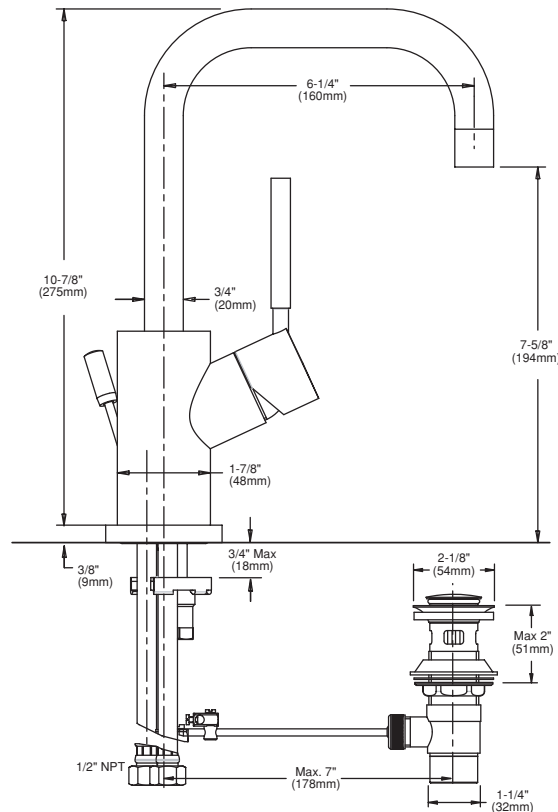

Features:

- European Minimalist Design
- Cast brass spout and body
- Washerless Ceramic disc valve cartridge
- 6-1/4" spout
- Includes 1-1/4" drain assembly

Maximum Flow Rate: 2.2 GPM (8.3L/min)

	Product Number
Børma by Jado Single Lever Monoblock Faucet	814/302

Available Finishes:	
Polished Chrome	100

IMPORTANT: Dimensions of faucets are nominal and may vary within the range of tolerances established by ANSI Standard A112.18.1. These Measurements are subject to change or cancellation. No responsibility is assumed for use of superseded or voided pages.

IMPORTANT: Dimensions of faucets are nominal and may vary within the range of tolerances established by ANSI Standard A112.18.1. These Measurements are subject to change or cancellation. No responsibility is assumed for use of superseded or voided pages.