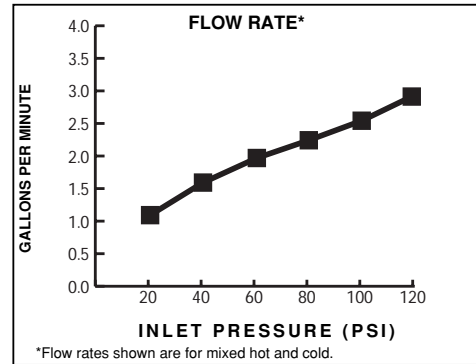

CODES & STANDARDS

These products meet and exceed the following codes and standards:

ASME A112.18.1

CSA B125

NSF 61/Section 9

Meets the American Disabilities Act Guidelines and **ANSI A117.1** Requirements for the physically challenged.

IMPORTANT: Dimensions of faucets are nominal and may vary within the range of tolerances established by ANSI Standard A112.18.1. These Measurements are subject to change or cancellation. No responsibility is assumed for use of superseded or voided pages.