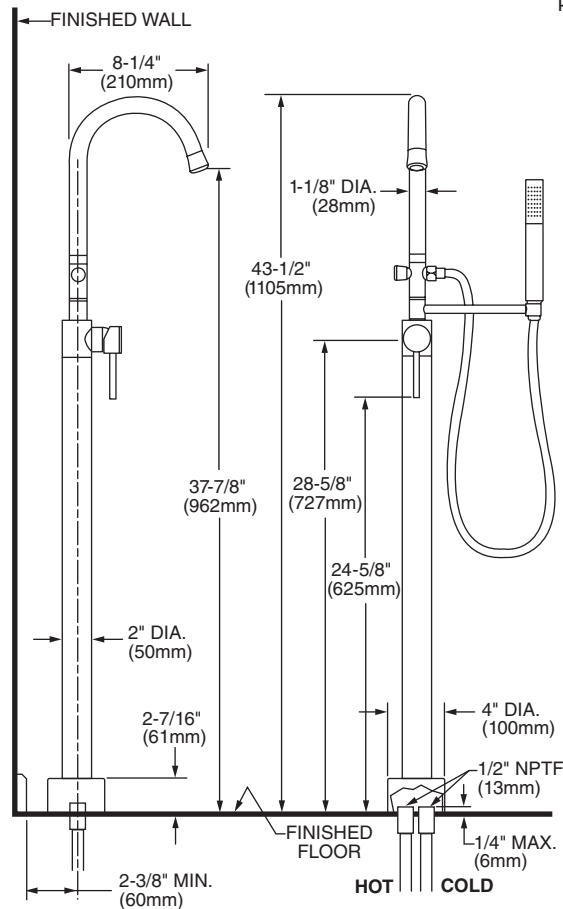

Features:

- For use with contemporary free standing tubs
- Fully integrated, sleek hand shower that features 5 ft (1.5m) decorative metal hose
- Maximum Hand Shower Flow Rate: 2.5 GPM (9.5L/min)
- Drain not included
- Ceramic cartridge

Description	Handle Type	Product Number	Available Finishes	Finish Code
Contemporary Floor Mount Tub Filler with Hand Shower	Lever	817/614 	Polished Chrome Carbon Bronze Brushed Nickel Platinum Nickel	100 110 144 150