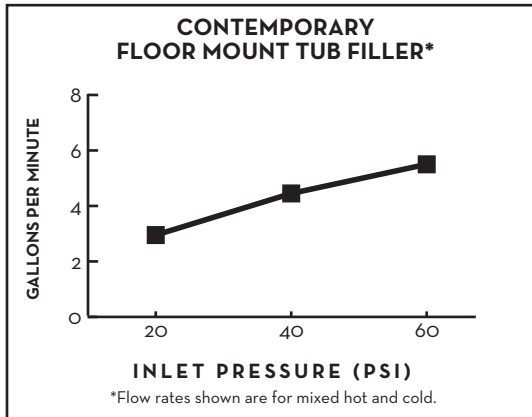

CODES & STANDARDS

These products meet and exceed the following codes and standards:

ASME A112.18.1

CSA B125

Meets the American Disabilities Act Guidelines and **ANSI A117.1** Requirements for the physically challenged.

WARNING: Risk of personal injury. Do not use the bath filler as a grab bar or support bar when entering or exiting the bath. The Bath filler is not designed to support weight.

Install this product according to the installation guide.