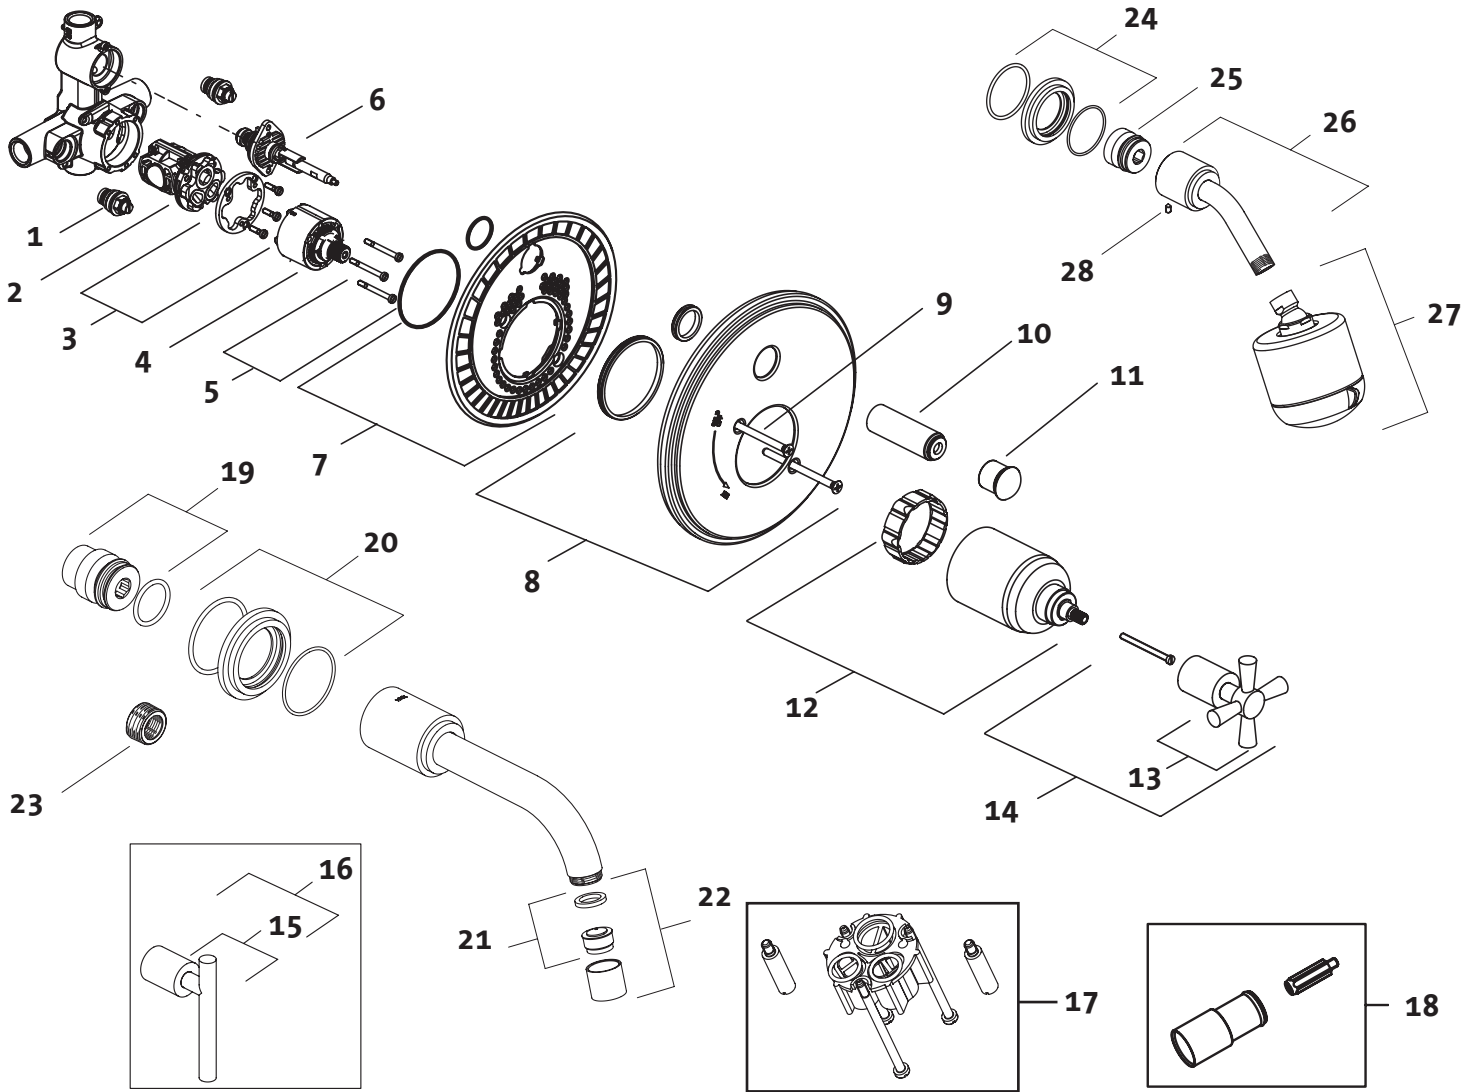

## Pressure Balance Tub & Shower Set

826/140/... 826/400/... 826/495/... 826/545/...  
826/141/... 826/401/... 826/496/... 826/546/...

# JADO

Replace "XXX" with the appropriate finish code:  
Polished Chrome = 100, Brushed Nickel = 144, Platinum Nickel = 150,  
Ultra Steel = 355

**Example Repair Part order:**  
H961611.100 in Polished Chrome  
H961611.144 in Brushed Nickel

Pos.	Description	Repair Part Number	Delivery quantity	Pos.	Description	Repair Part Number	Delivery quantity
1	Screwdriver Stop	A962433.191	1 Piece	15	Lever Handle Only	H961596.XXX	1 Piece
2	Pressure Balancing Unit	A962434.191	1 Piece	16	Lever Handle Set	H960840.XXX	1 Set
3	Fixation Ring with Screw	A962435.191	1 Piece	17	Extension Kit (Cartridge)	A3195.191	1 Set
4	Cartridge	A962436.191	1 Piece	18	Extension Kit (Diverter)	A3196.191	1 Set
5	Cartridge Screw	A962440.191	3 Pcs.	19	Adapter	H961602.191	1 Piece
6	Diverter	H960684.191	1 Piece	20	Rosette	H960420.XXX	1 Piece
7	Escutcheon Holder	H961232.191	1 Piece	21	Aerator	H960899.191	1 Piece
8	Trim Plate	H961611.XXX	1 Piece	22	Aerator Assembly	H961603.XXX	1 Piece
9	Trim Plate Screw	H960685.XXX	2 Pcs.	23	Adapter	H960900.191	1 Piece
10	Diverter Cap	H960686.XXX	1 Piece	24	Shower Arm Rosette	H960420.XXX	1 Piece
11	Diverter Knob	H960683.XXX	1 Piece	25	Adapter	H961594.191	1 Piece
12	Cartridge Cover	H960687.XXX	1 Piece	26	Shower Arm	H961601.XXX	1 Piece
13	Cross Handle Only	H961595.XXX	1 Piece	27	Showerhead	860983.XXX	1 Piece
14	Cross Handle Set	H960087.XXX	1 Set	28	Set Screw	A860603.191	1 Piece