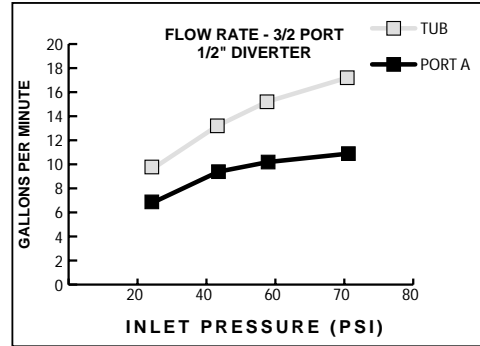

CODES & STANDARDS

These products meet and exceed the following codes and standards:

ASME A112.18.1
CSA B125

Meets the American Disabilities Act Guidelines and **ANSI A117.1** Requirements for the physically challenged.

IMPORTANT: These Measurements are subject to change or cancellation. No responsibility is assumed for use of superseded or voided pages.