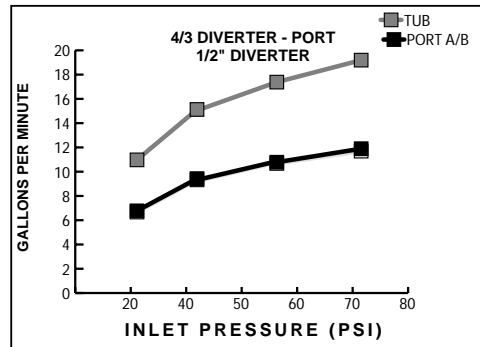

CODES & STANDARDS

These products meet and exceed the following codes and standards:

ASME A112.18.1
CSA B125

Meets the American Disabilities Act Guidelines and **ANSI A117.1** Requirements for the physically challenged.

IMPORTANT: These Measurements are subject to change or cancellation. No responsibility is assumed for use of superseded or voided pages.