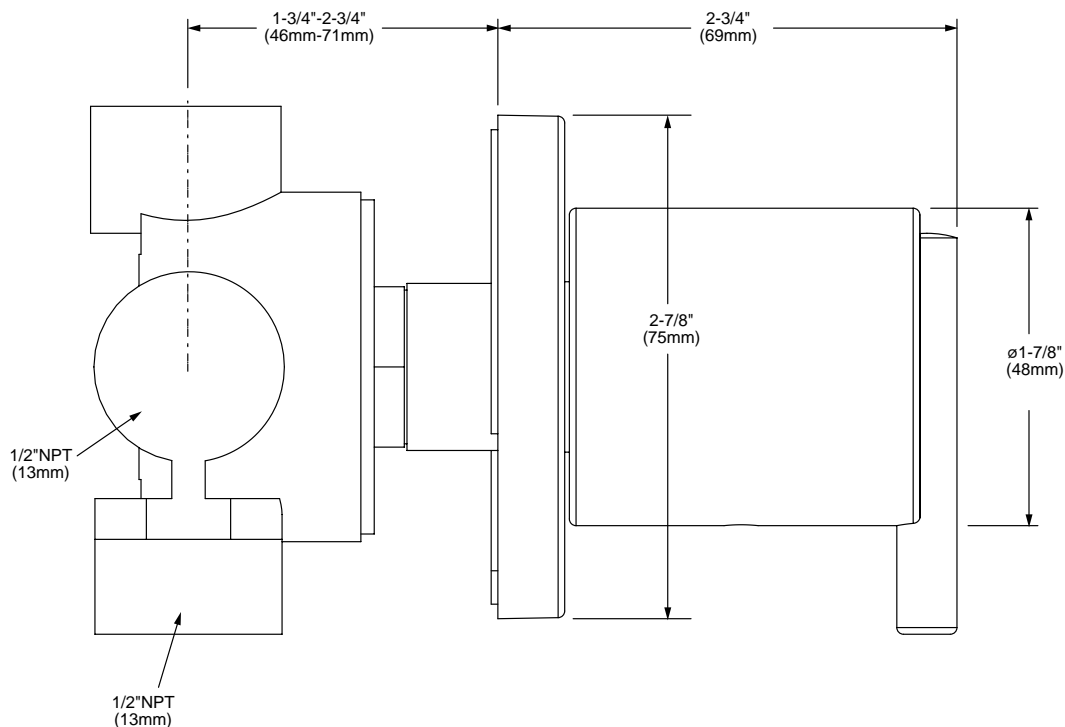

### Features:

- European Minimalist Design
- Alternates water flow between 2 or 3 discrete shower outlets
- 4/3 Port Diverter allows for 1 inlet and 3 outlets
- 3/2 Port Diverter allows for 1 inlet and 2 outlets
- 1/2" NPT inlets and outlets

Kit Options	Product Number	
Glance 3/2 Port Diverter Valve	831/177	
Glance 4/3 Port Diverter Valve	831/178	

Available Finishes:	
Polished Chrome	100
Platinum Nickel	150

Rough & Trim Options	Product Number	
Trim Only	831/077	
Rough Only - 3/2 Port Diverter	865/003/191	
Rough Only - 4/3 Port Diverter	865/004/191	

**IMPORTANT:** These Measurements are subject to change or cancellation. No responsibility is assumed for use of superseded or voided pages.