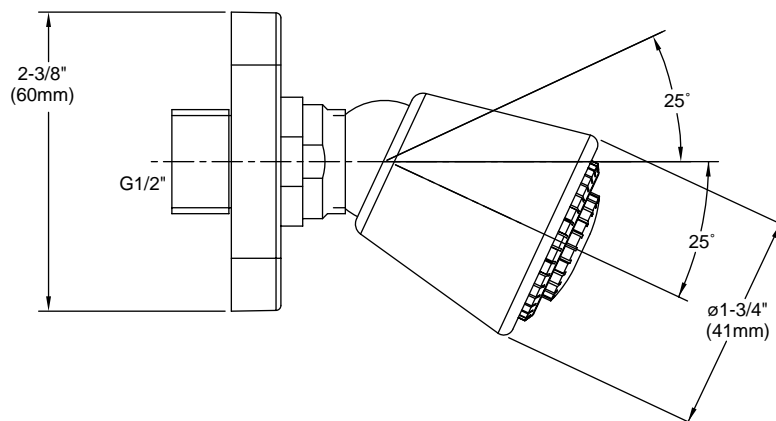

Features:

- European Minimalist Design
- 1/2" FIP
- Adjustable spray head

Maximum Flow Rate: 2.5 GPM (9.5L/min)

	Product Number
Glance Body Spray	831/007

Available Finishes:	
Polished Chrome	100
Platinum Nickel	150