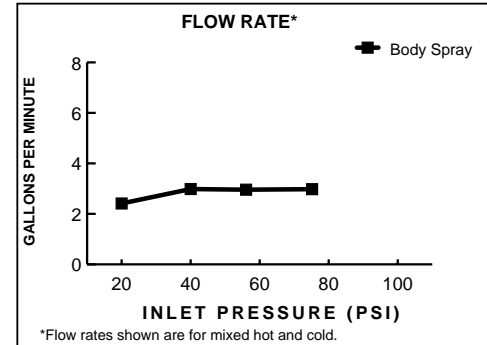

CODES & STANDARDS

These products meet and exceed the following codes and standards:

ASME A112.18.1

CSA B125

IMPORTANT: These Measurements are subject to change or cancellation. No responsibility is assumed for use of superseded or voided pages.