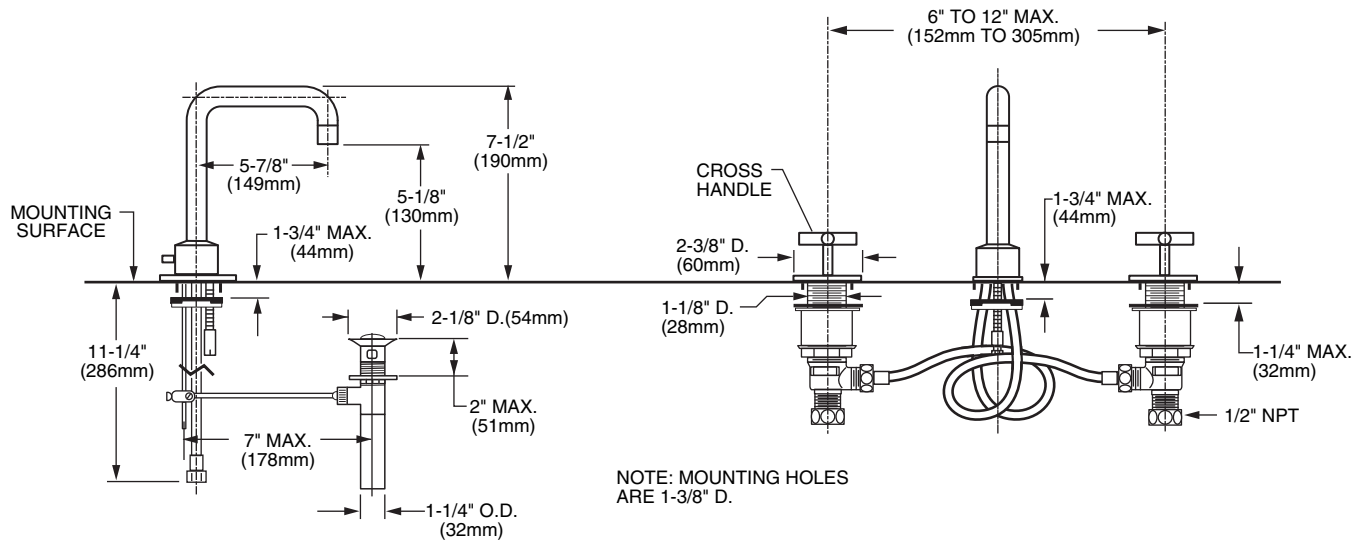

**Features:**

- Cast brass spout and side valves
- Ceramic disc valve cartridge
- Flexible Hose Connections for 6"-12" installations
- Includes 1-1/4" drain assembly

Maximum Flow Rate: 2.2 GPM (8.3L/min)

	Handle Type	Product Number
Widespread Faucet	Cross	832/303

Available Finishes:	Finish Code
Polished Chrome	100
UltraSteel (PVD)	355

**IMPORTANT:** These measurements are subject to change or cancellation. No responsibility is assumed for use of superseded or voided pages.