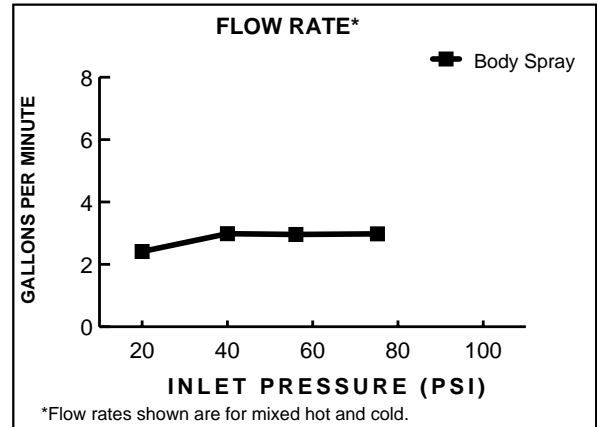

CODES & STANDARDS

These products meet and exceed the following codes and standards:

ASME A112.18.1

CSA B125

IMPORTANT: These Measurements are subject to change or cancellation. No responsibility is assumed for use of superseded or voided pages.