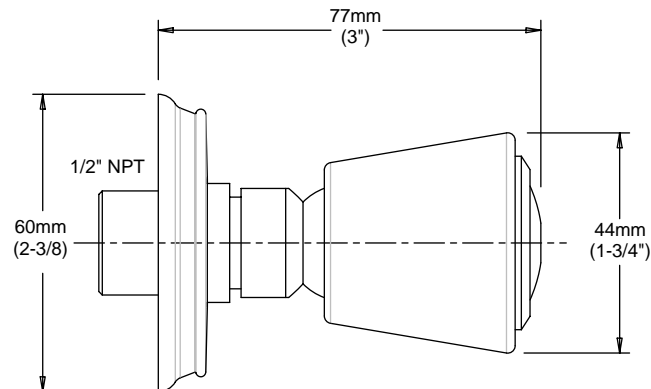

### Features:

- Adjustable head
- 1/2" NPT
- Maximum Flow Rate: 2.5gpm (9.5L/min)

Maximum Hand Shower Flow Rate: 2.5 gpm (9.5L/min)

	Product Number
Hatteras Body Spray	842/007

Available Finishes:	
Polished Chrome	100
Brushed Nickel	144
Platinum Nickel	150

**IMPORTANT:** These Measurements are subject to change or cancellation. No responsibility is assumed for use of superseded or voided pages.