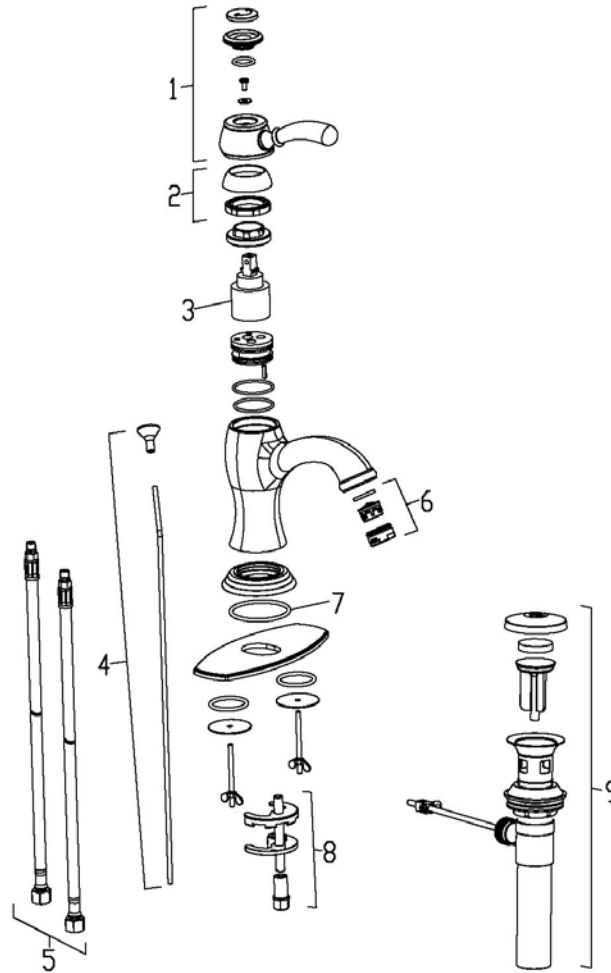

Classic

Single Hole Lavatory Set
850/003/XXX...

JADO

Polished Chrome = 100, Old Bronze = 105, UltraBrass = 113, Brushed Nickel = 144
Platinum Nickel = 150, Diamond = 167

The following finishes apply only to Porcelain lever:

UltraBrass/White Porcelain = 122, Brushed Nickel / White Porcelain = 124, Old Bronze / White Porcelain = 125,
Polished Chrome/White Porcelain = 128, Platinum Nickel/White Porcelain = 152, Diamond/White Porcelain = 153

Example Repair Part order:

850003001.105 in Old Bronze
850003001.167 in Diamond

Pos.	Description	Repair Part Number	Delivery quantity
1	Handle kits	850003001.XXX	1Piece
2	Cartridge cover	850003002.XXX	1Piece
3	D35 Cartridge	850003003.191	1Piece
4	Lift rod Assy	850003004.XXX	1Set
5	Hose assy.	850003007.191	1Piece
6	Aerator Assy	853868003.XXX	1Set
7	O-ring	850003005.191	1Piece
8	Mounting kits	850003006.191	1Piece
9	Drain Assy	853868007.XXX	1Set