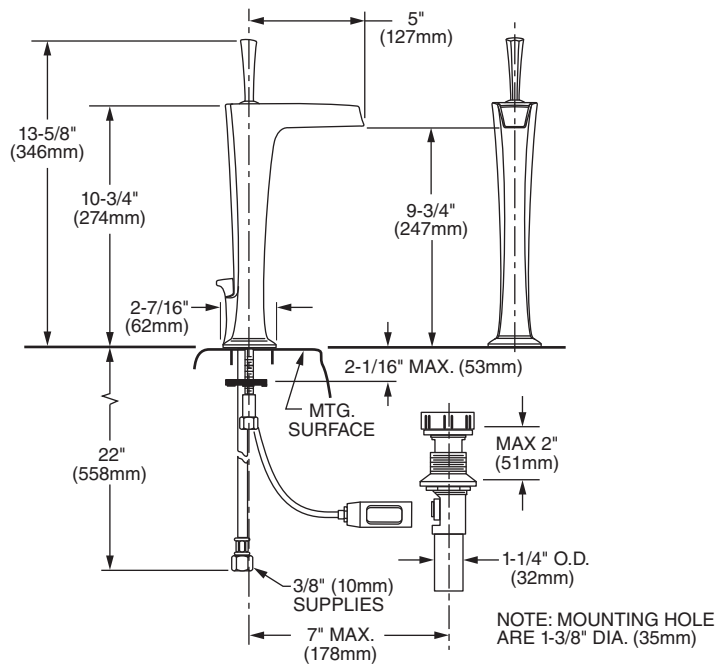

Features:

- Cast brass trough spout with exposed water delivery
- Cast brass vessel body
- Ceramic disc valve cartridge
- 3/8" Compression flexible hose supply connections
- Speed Connect® with 1-1/4" drain
- Lead Free - Faucet contains ≤ 0.25% total lead content by weighted volume
- Maximum Flow Rate: 1.5 GPM (5.7L/min)

Description	Handle Type	Product Number	Available Finishes	Finish Code
Monoblock Vessel Faucet	Lever	848/701	Polished Chrome	100
			Brushed Nickel	144
			Platinum Nickel	150

IMPORTANT: These measurements are subject to change or cancellation. No responsibility is assumed for use of superseded or voided pages.

CODES & STANDARDS

These products meet and exceed the following codes and standards:

- ASME A112.18.1
- CSA B125.1
- NSF 61/Section 9
- EPA WaterSense® High Efficiency Lavatory Faucet Specification
- Certified Compliant with 0.25% Weighted Average Lead Content Regulations