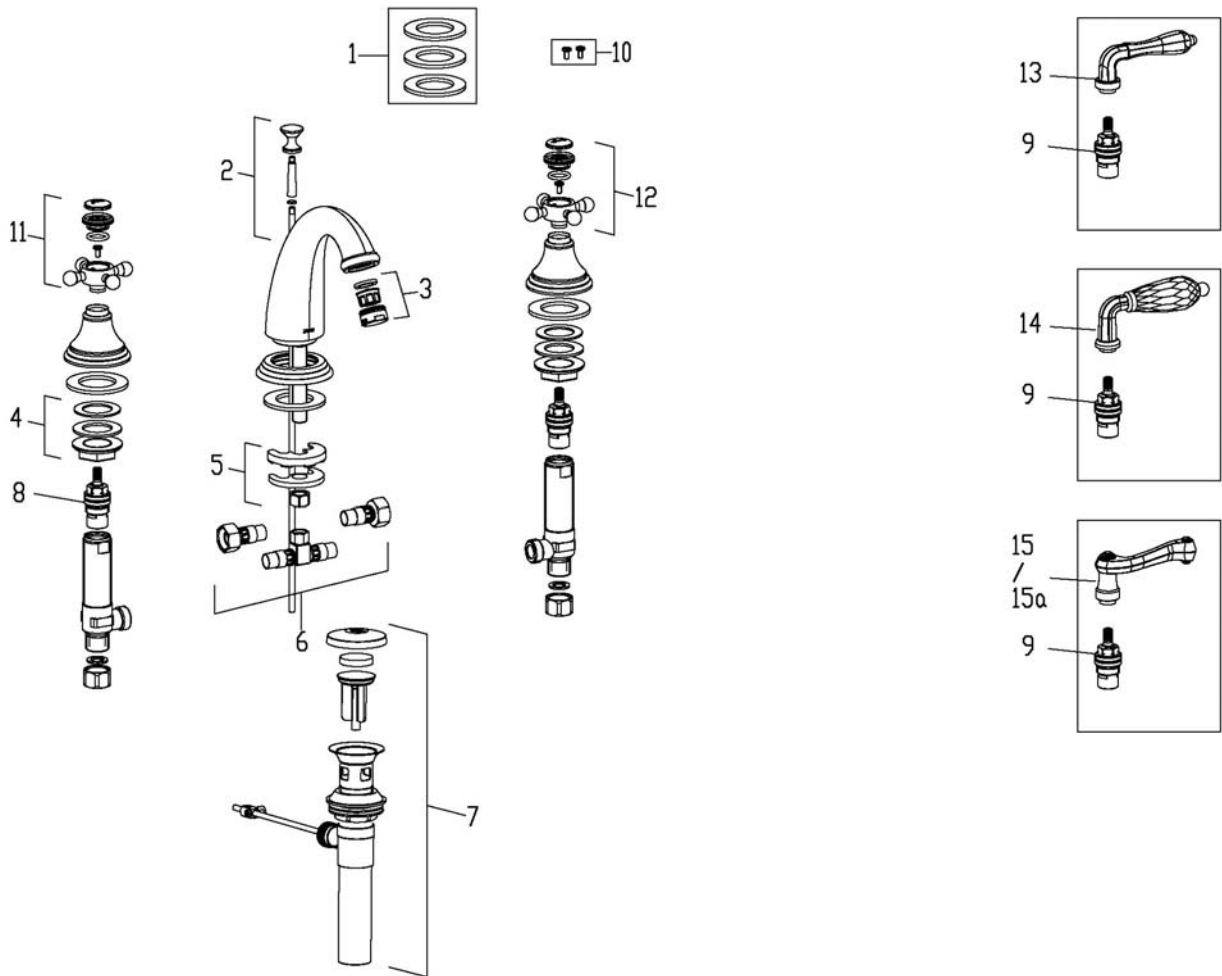

# Classic

Widespread lavatory set

853/938/...853/948/...853/958/...853/868/...

# JADO

Polished Chrome = 100, Old Bronze = 105, UltraBrass = 113, Brushed Nickel = 144  
Platinum Nickel = 150, Diamond = 167

**The following finishes apply only to Porcelain lever:**

UltraBrass/White Porcelain = 122, Brushed Nickel / White Porcelain = 124, Old Bronze / White Porcelain = 125,  
Polished Chrome/White Porcelain = 128, Platinum Nickel/White Porcelain = 152, Diamond/White Porcelain = 153

**Example Repair Part order:**

853868002.105 in Old Bronze  
853868002.167 in Diamond

Pos.	Description	Repair Part Number	Delivery quantity
1	Sealing kits	853868001.191	1Set
2	Lift rod Assy	853868002.XXX	1Set
3	Aerator Assy	853868003.XXX	1Set
4	Mounting kits	853868004.191	2Set
5	Spout mounting kits	853868005.191	1Set
6	Hose assy.	853868006.191	1Piece
7	Drain Assy	853868007.XXX	1Set
8	G1/2 hot cartridge	853868008.191	1Piece
9	G1/2 cold cartridge	853868009.191	1Piece
10	Screw Kits	853868010.191	1Set
11	Cross Handle Set "Hot"	H960758.XXX	1Set
12	Cross Handle Set "Cold"	H960759.XXX	1Set
13	Straight Lever	H960019.XXX	2 Set
14	Crystal lever	H960308.XXX	2 Set
15	Curved Lever Left	H960018.XXX	1Set
15a	Curved Lever Right	H960017.XXX	1Set