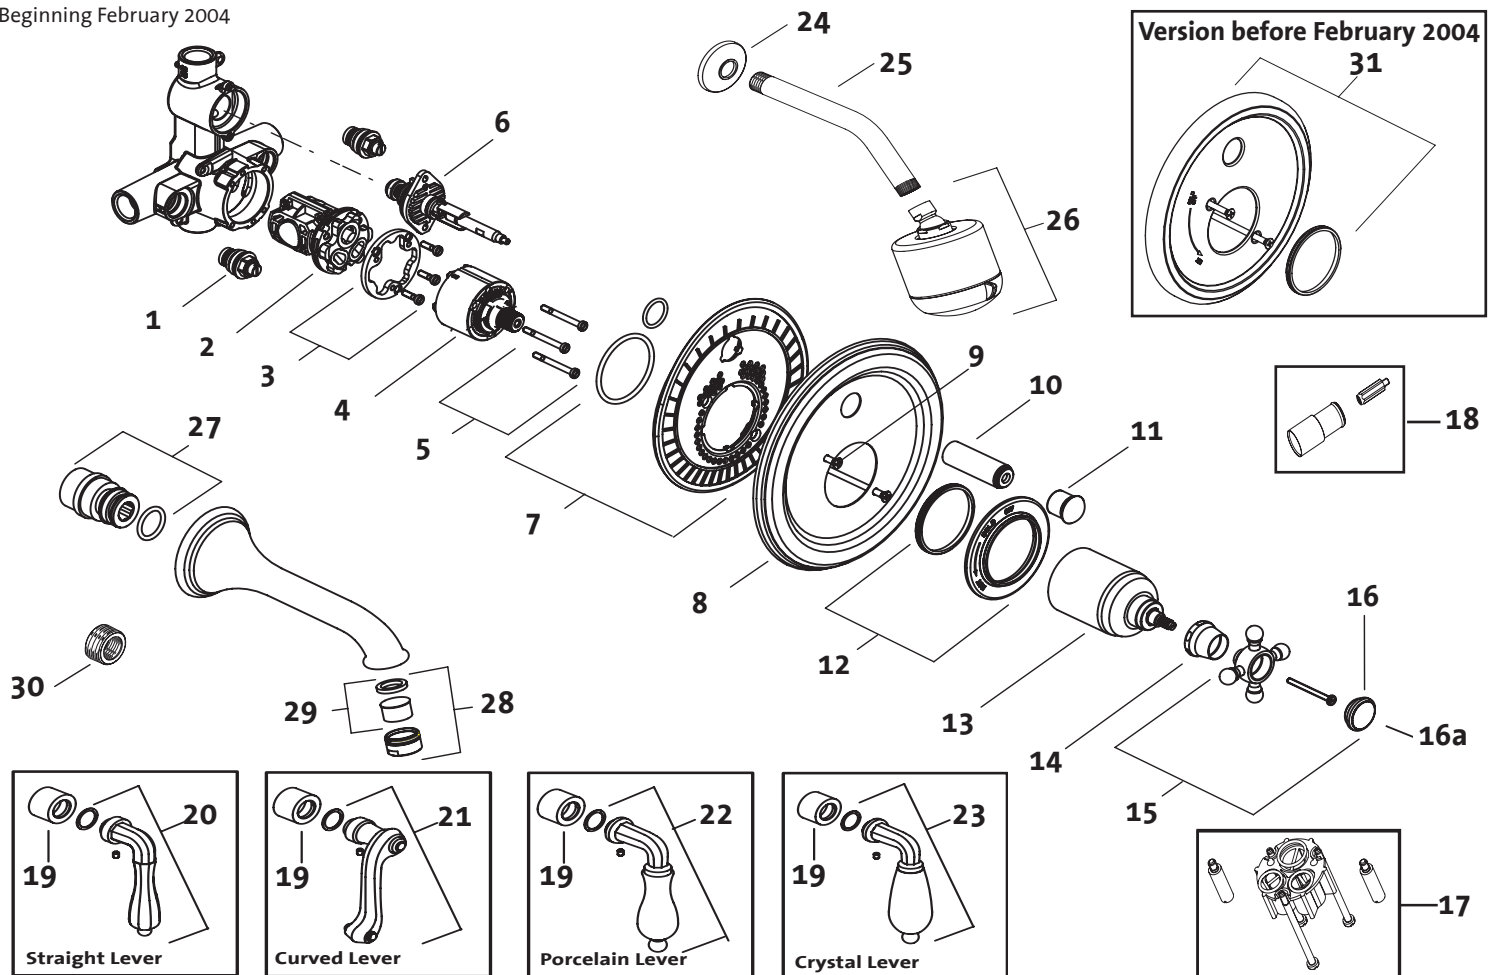

Classic / Victorian /Colonial

Pressure Balance Tub & Shower Set

853/400/... 853/401/... 853/402/... 853/403/... 853/404/...
853/495/... 853/496/... 853/497/... 853/498/... 853/499/...
853/140/... 853/141/... 853/142/... 853/143/... 853/144/...
853/545/... 853/546/... 853/547/... 853/548/... 853/549/...

JADO

Beginning February 2004

Replace "XXX" with the appropriate finish code:

Polished Chrome = 100, Old Bronze = 105, UltraBrass = 113, Brushed Nickel = 144
Platinum Nickel = 150, Diamond = 167, Antique Nickel = 444

The following finishes apply only to Porcelain Lever :

UltraBrass/White Porcelain = 122, Brushed Nickel/White Porcelain = 124, Old Bronze/White Porcelain = 125,
Polished Chrome/White Porcelain = 128, Platinum Nickel/White Porcelain = 152, Diamond/White Porcelain = 153

Example Repair Part order:

H960683.105 in Old Bronze
H960683.167 in Diamond

Pos.	Description	Repair Part Number	Delivery quantity	Pos.	Description	Repair Part Number	Delivery quantity
1	Screwdriver Stop	A962433.191	1 Piece	17	Extension Kit (Cartridge)	A3195.191	1 Set
2	Pressure Balancing Unit	A962434.191	1 Piece	18	Extension Kit (Diverter)	A3196.191	1 Set
3	Fixation Ring with Screws	A962435.191	1 Piece	19	Handle Sleeve	H961231.XXX	1 Piece
4	Cartridge	A962436.191	1 Piece	20	Straight Lever	H960019.XXX	1 Piece
5	Cartridge Screw	A962440.191	3 Pcs.	21	Curved Lever Right	H960017.XXX	1 Piece
6	Diverter	H960684.191	1 Piece	22	Porcelain Lever	H960028.XXX	1 Piece
7	Escutcheon Holder	H961232.191	1 Set	23	Crystal Lever	H960308.XXX	1 Piece
8	Trim Plate	H961233.XXX	1 Set	24	Shower Rosette	H960075.XXX	1 Piece
9	Trim Plate Screw	H960685.XXX	2 Pcs.	25	Shower Arm	H961218.XXX	1 Piece
10	Diverter Cap	H960686.XXX	1 Piece	26	Showerhead	860983.XXX	1 Piece
11	Diverter Knob	H960683.XXX	1 Piece	27	Adapter	H960897.191	1 Piece
12	Trim Ring	H961229.XXX	1 Piece	28	Aerator Assembly	H960898.XXX	1 Set
13	Cartridge Cover	H960687.XXX	1 Set	29	Aerator	H960899.191	1 Piece
14	Tapered Extension only	H960126.XXX	1 Piece	30	Adapter	H960900.191	1 Piece
15	Cross Handle	H961230.XXX	1 Set	Version before February 2004			
16	Porcelain Handle Cap	H960529.XXX	1 Piece	31	Trim Plate	H960682.XXX	1 Set
16a	All Metal Handle Cap	H960986.XXX	1 Piece