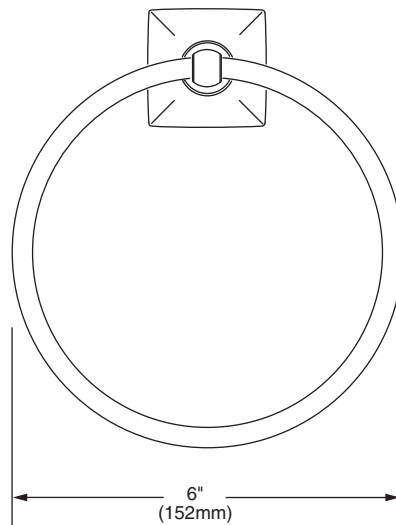

Features:

- Solid Brass Construction
- Concealed Mounting

	Product Number
Towel Ring 6"	020/150

Available Finishes:	Finish Code
Polished Chrome	100
Old Bronze	105
Brushed Nickel	144
Platinum Nickel	150

IMPORTANT: These measurements are subject to change or cancellation. No responsibility is assumed for use of superseded or voided pages.