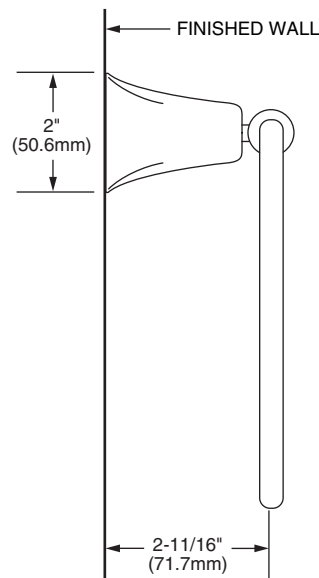

Features:

- Solid Brass Construction
- Concealed Mounting

	Product Number
Towel Ring 6"	020/150

Available Finishes:	Finish Code
Polished Chrome	100
Old Bronze	105
Brushed Nickel	144
Platinum Nickel	150

IMPORTANT: These measurements are subject to change or cancellation. No responsibility is assumed for use of superseded or voided pages.