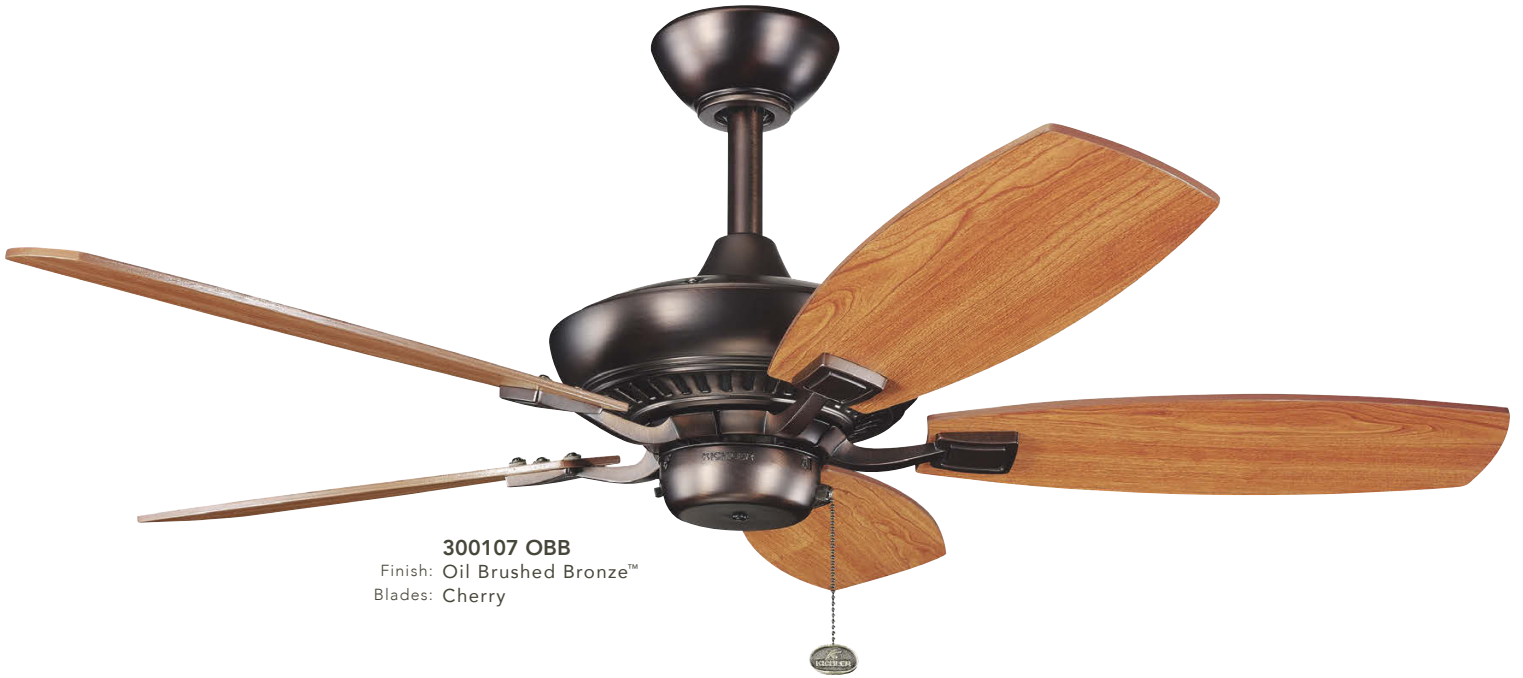

SELECT

300107 BSS
Finish: Brushed Stainless Steel
Blades: Medium Oak

44"
CANFIELD™

OPTIONAL CONTROLS

- 337214
- 337001WH
- 370039MUL
- 337010WH/IV/ALM
- 337011WH/IV/ALM
- 337012WH/IV/ALM
- 370032MUL

3R200 BSS, NI, OBB, SNW, WH

COOLTOUCH™ REVERSIBLE
CONVERSION SYSTEM

See page 320-322 for more information

INCLUDED CONTROL

PULL CHAIN

- ★ 3 Forward Speeds
- ★ Manual Reverse

BLADE SPECS

Fan Finish	Blade Finish	Part No.
 <p>BSS Brushed Stainless Steel</p>	Medium Oak	FB300107BSS
	Dark Oak	FB300107BSS
 <p>NI Brushed Nickel</p>	Cherry	FB300107NI
	Walnut	FB300107NI
 <p>OBB Oil Brushed Bronze™</p>	Cherry	FB300107OBB
	Walnut	FB300107OBB
 <p>SNW Satin Natural White</p>	Satin Natural White	FB300107SNW
 <p>WH White</p>	White	FB300107WH

See additional finish options on pages 200-201.

INCLUDED

- ★ **BLADES** (5) Included ★ 16° Pitch ★ 44" Sweep Reversible ★ Wood
- ★ **DOWNRODS** 6" Downrod with 1" (O.D.)
- ★ **DOWNLIGHT** N/A
- ★ **DOWNLIGHT GLASS** N/A
- ★ **OPTIONAL DOWNLIGHT** Optional Light Kits Available, see pages 298-311
- ★ **UPLIGHT** N/A ★ **UPLIGHT GLASS** N/A
- ★ **LOW CEILING ADAPTABLE** Yes, see our Optional Flush Mount Accessory 337008 on page 323

3R200 BSS, NI, OBB, SNW, WH

COOLTOUCH™ REVERSIBLE
CONVERSION SYSTEM

See page 320-322 for more information

INCLUDED CONTROL

PULL CHAIN

- ★ 3 Forward Speeds
- ★ Manual Reverse

300107 OBB
 Finish: Oil Brushed Bronze™
 Blades: Cherry