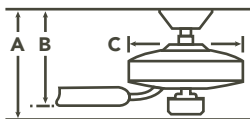

HANGING MEASUREMENTS

WITH 6" DOWNROD
A - 14.50" B - 12.00" C - 11.00"

AIRFLOW	POWER USAGE	AIRFLOW EFFICIENCY
4182 Cubic Ft. Per Minute on High	58 Watts on High (Excludes Lights)	72 Cubic Ft. Per Minute Per Watt