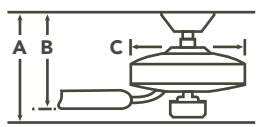

HANGING MEASUREMENTS

WITH 4" DOWNROD
A - 13.25" B - 12.75" C - 13.75"

AIRFLOW
5716
Cubic Ft. Per Minute on High

POWER USAGE
73
Watts on High (Excludes Lights)

AIRFLOW EFFICIENCY
79
Cubic Ft. Per Minute Per Watt

BLADE SPECS

Fan Finish	Blade Finish	Part No.
  BAP Burnished Antique Pewter	Cherry	FB339013BAP
	Cherry	FB339013BAP
  OBB Oil Brushed Bronze™	Cherry	FB339013OBB
	Walnut	FB339013OBB
  OZ Olde Bronze®	Cherry	FB339013OZ
	Walnut	FB339013OZ
  TZ Tannery Bronze™	Teak	FB339013TZ
	Dark Cherry	FB339013TZ