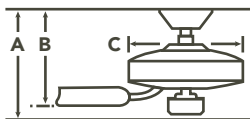

HANGING MEASUREMENTS

WITH 4" DOWNROD
A - 18.25" B - 12.75" C - 12.50"

AIRFLOW	POWER USAGE	AIRFLOW EFFICIENCY
5278 Cubic Ft. Per Minute on High	61 Watts on High (Excludes Lights)	87 Cubic Ft. Per Minute Per Watt