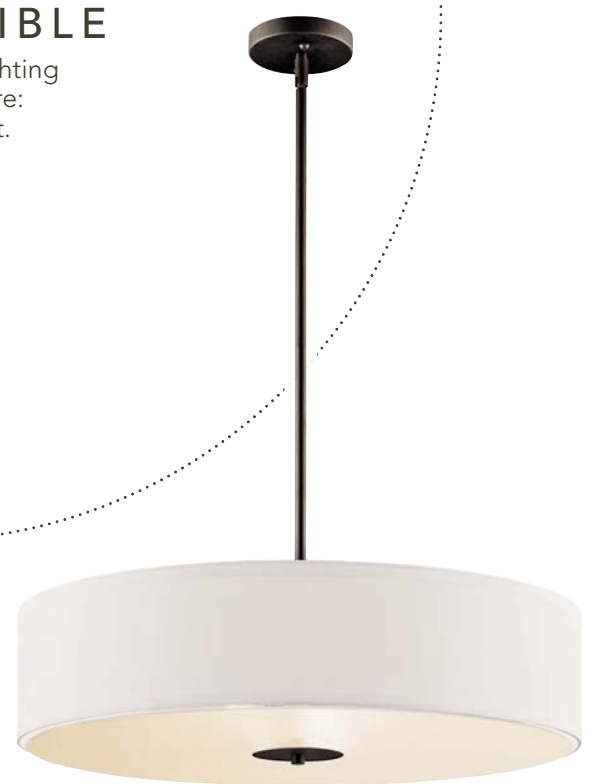

PENDANTS

Shown as Semi Flush - 14.5" H.

A | 42122 NI

Shown as Semi Flush - 14.5" H.

A | 42122 OZ

CONVERTIBLE

Create two distinct lighting options with one fixture:
Semi Flush or Pendant.

Shown as Pendant - 12.25" H.

Shown as Pendant - 12.25" H.

PENDANTS

| ITEM # | FINISH | INCAND. BULB | W | H | OVRL. H | STEM TILT | EXTRA WIRE | CHAIN/STEM | NOTES |
|---------|--------|--------------|----|-------|---------|-----------|------------|------------|---|
| A 42122 | NI, OZ | (3) 150W (M) | 24 | 12.25 | 44 | 90° | 64 | 36 | (32-50W CFL) Additional stem 2999 (12") NI, OZ and/or 2997 (24") NI. Height includes one 6" stem. |