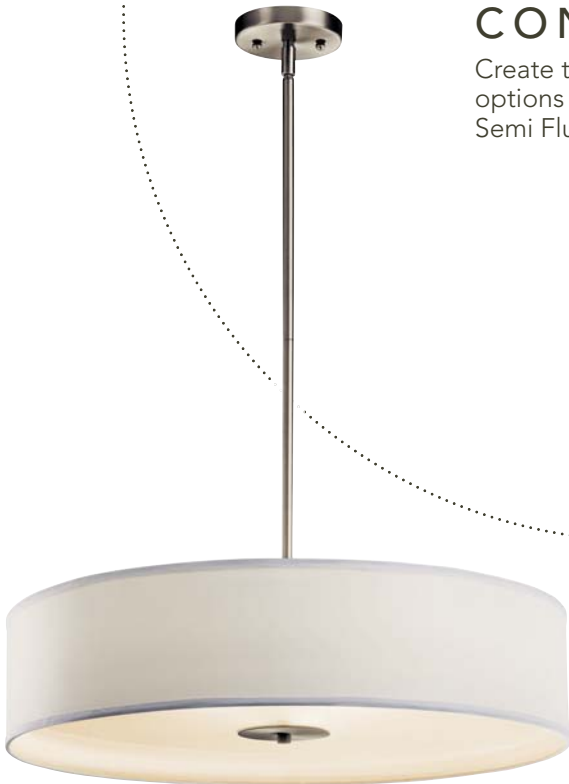

PENDANTS

Shown as Semi Flush - 14.5" H.

A | 42122 NI

Shown as Semi Flush - 14.5" H.

A | 42122 OZ

CONVERTIBLE

Create two distinct lighting options with one fixture:
Semi Flush or Pendant.

Shown as Pendant - 12.25" H.

Shown as Pendant - 12.25" H.

PENDANTS

| ITEM # | FINISH | INCAND. BULB | W | H | OVRL. H | STEM TILT | EXTRA WIRE | CHAIN/STEM | NOTES |
|---------|--------|--------------|----|-------|---------|-----------|------------|------------|---|
| A 42122 | NI, OZ | (3) 150W (M) | 24 | 12.25 | 44 | 90° | 64 | 36 | (32-50W CFL) Additional stem 2999 (12") NI, OZ and/or 2997 (24") NI. Height includes one 6" stem. |