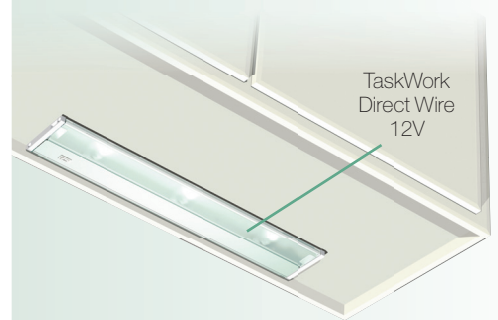

## FEATURES

- Low 1" profile x 5" wide
- Fastener-free hinge assembly
- Keyhole mounting
- NM & BX single cable connector included
- High/Low/On-Off switch