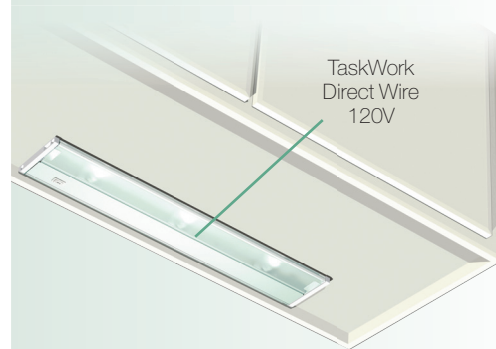

BACK MOUNT DESIGN