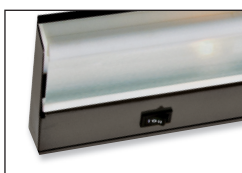

AVAILABLE FINISHES

Bronze (BRZ), Brushed Stainless Steel (SS) and White (WH)

BZ Bronze