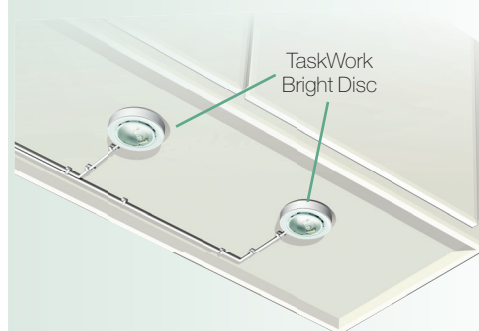

UNIVERSAL MOUNT DESIGN