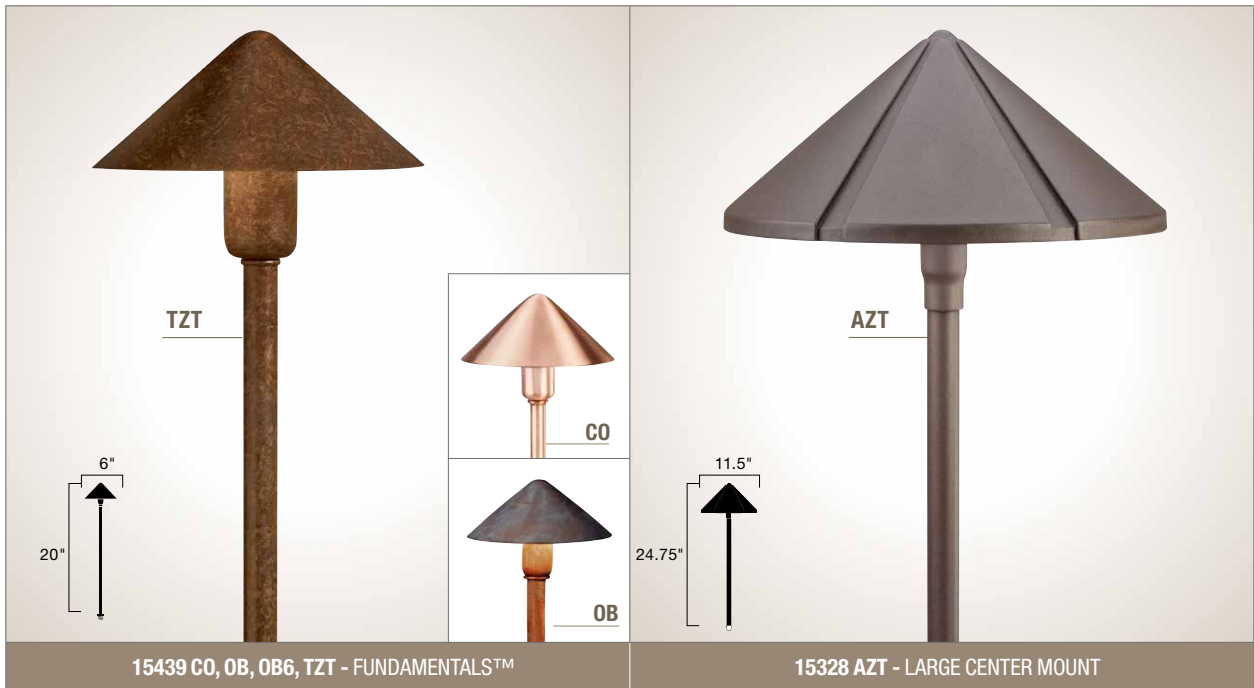

INCANDESCENT / LED 12V HYBRID PATH & SPREAD

15439 CO, OB, OB6, TZT - FUNDAMENTALS™

15328 AZT - LARGE CENTER MOUNT

Description	Basic, uncomplicated design for versatility. Use along walkways or points of interest. Now with a heavier gauge shade.	Wide head for broad light spread to highlight beds and paths. Textured Architectural Bronze finish blends with landscape.
Ordering Guide & Finish	15439 CO - Polished Copper, Copper 15439 OB - Olde Brick®, Brass 15439 OB6 - Same as 15439 OB. Bulk packed in 6 (unbreakable master). 15439 TZT - Textured Tannery Bronze™, Brass	15328 AZT - Textured Architectural Bronze
Housing	Brass or Unfinished Copper. Copper will naturally patina over time.	Aluminum
Lamp Base	12V S8 wedge base socket	12V S8 wedge base socket
Supplied Lamp	24.4-W(VA) 3156K (15598 CLR) Krypton light source Power usage at 12V AC input VA MAX: 24.4-W(VA)	24.4-W(VA) 3156K (15598 CLR) Krypton light source Power usage at 12V AC input VA MAX: 24.4-W(VA)
Incandescent Lamp Options	18.5-W(VA) 3155K (15599 CLR)	18.5-W(VA) 3155K (15599 CLR)
LED Lamp Options	2W (18036-18038) see page 159 Compares up to 18.5W Krypton	2W (18036-18038) see page 159 Compares up to 18.5W Krypton
Wiring	35" of usable #18-2, SPT-1-W leads. Cable connector supplied	35" of usable #18-2, SPT-1-W leads. Cable connector supplied
Mounting Acces. Included	8" In-ground stake	8" In-ground stake and 18" stem
Optional Acces.	15601 - Surface Mounting Flange 15607 - Surface Mounting Bracket	15601 - Surface Mounting Flange 15607 - Surface Mounting Bracket
Integrated LED Options	15839 - on Page 11	NA
Photometric with Supplied Lamp	Distance from Light	0' 1' 2' 3' 4' 5' 6' 7' 8'
	Footcandles	13.4 4.55 1.65 .58 .13 - - - -
	Stem Height	1' 2' 3' 4' 5' 6' 7' 8' 9'
	12"	20.8 4.1 .27 - - - - -
18** (as supplied)	12.1 5.6 1.8 .67 - - - - -	
24"	8.3 5.8 2.2 .97 .48 .02 - - -	

Denotes fixture is compatible with incandescent or LED lamps.