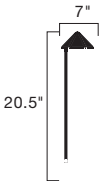

## FEATURES

- LED technology is combined with premium solid brass material, engineered to withstand harsh coastal conditions. Coordinates with matching LED deck light 15765.
- Cast Brass Housing.
- High-Low Setting – Low: 2.5 W / 4 VA Light Output, High: 4 W / 5.8 VA Light Output
- Integrated LEDs and Driver, 2950K (-150/+175), High CRI.
- 9V - 15V AC/DC
- 35" of usable #18-2, SPT-1-W leads. Cable connector supplied.
- 8" In-ground stake