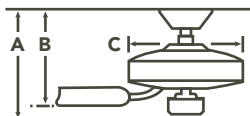

HANGING MEASUREMENTS

WITH 4" DOWNROD
A - 16.50" B - 10.75" C - 12.50"

AIRFLOW	POWER USAGE	AIRFLOW EFFICIENCY
5030 Cubic Ft. Per Minute on High	63 Watts on High (Excludes Lights)	80 Cubic Ft. Per Minute Per Watt