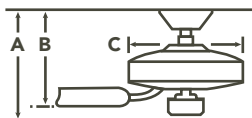

HANGING MEASUREMENTS

WITH 6" DOWNROD
A - 19.13" B - 9.48" C - 9.45"

AIRFLOW	POWER USAGE	AIRFLOW EFFICIENCY
3688 Cubic Ft. Per Minute on High	30 Watts on High (Excludes Lights)	123 Cubic Ft. Per Minute Per Watt

BLADE SPECS

Fan Finish	Blade Finish	Part No.
OBB Oil Brushed Bronze™	Cherry	FB300157OBB
	Walnut	FB300157OBB
PN Polished Nickel	Cherry	FB300157PN
	Walnut	FB300157PN