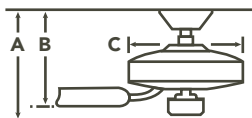

HANGING MEASUREMENTS

WITH 6" DOWNROD
A - 16.75" B - 16.00" C - 6.00"

BLADE SPECS

Fan Finish	Blade Finish	Part No.
  NI Brushed Nickel	 Silver	FB300163NI
  OBB Oil Brushed Bronze™	 Walnut	FB300163OBB
  WH White	 Cherry	FB300163WH

AIRFLOW 5527 Cubic Ft. Per Minute on High	POWER USAGE 33 Watts on High (Excludes Lights)	AIRFLOW EFFICIENCY 170 Cubic Ft. Per Minute Per Watt