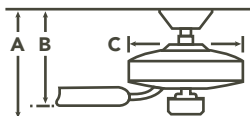

HANGING MEASUREMENTS

WITH 4.5" DOWNROD
A - 14.25" B - 9.75" C - 10.75"

AIRFLOW	POWER USAGE	AIRFLOW EFFICIENCY
4290 Cubic Ft. Per Minute on High	53 Watts on High (Excludes Lights)	82 Cubic Ft. Per Minute Per Watt

See additional finish options on pages 152-153.