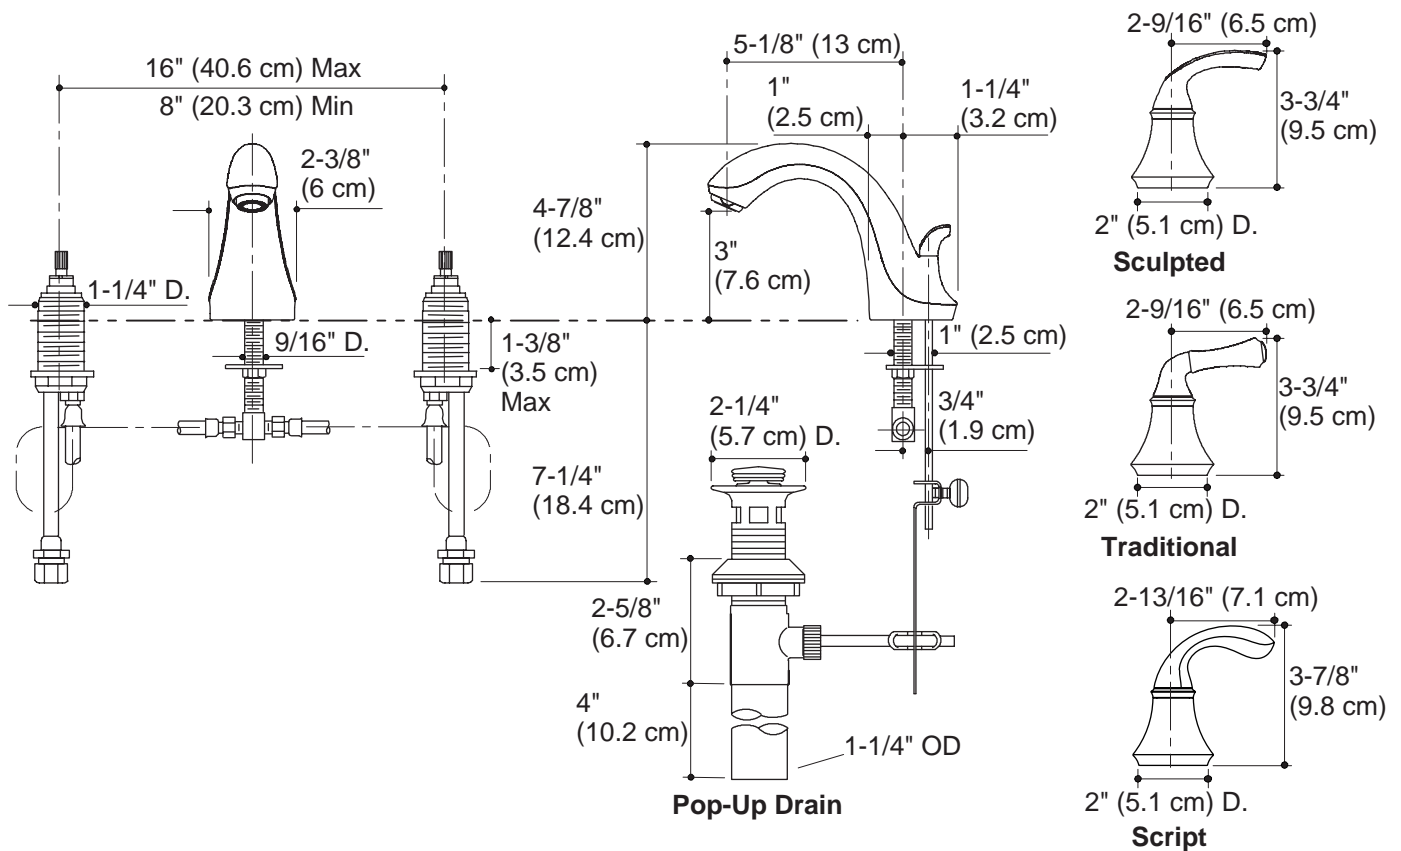

FORTÉ®

Installation Notes

Install this product according to the installation guide.

Product Diagram