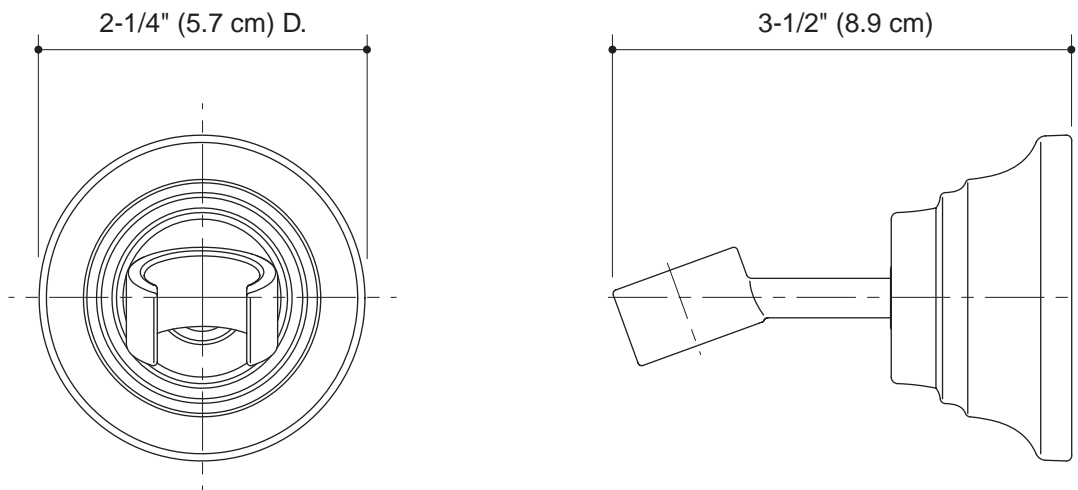

BANCROFT™

Installation Notes

Install this product according to the installation guide.

Product Diagram