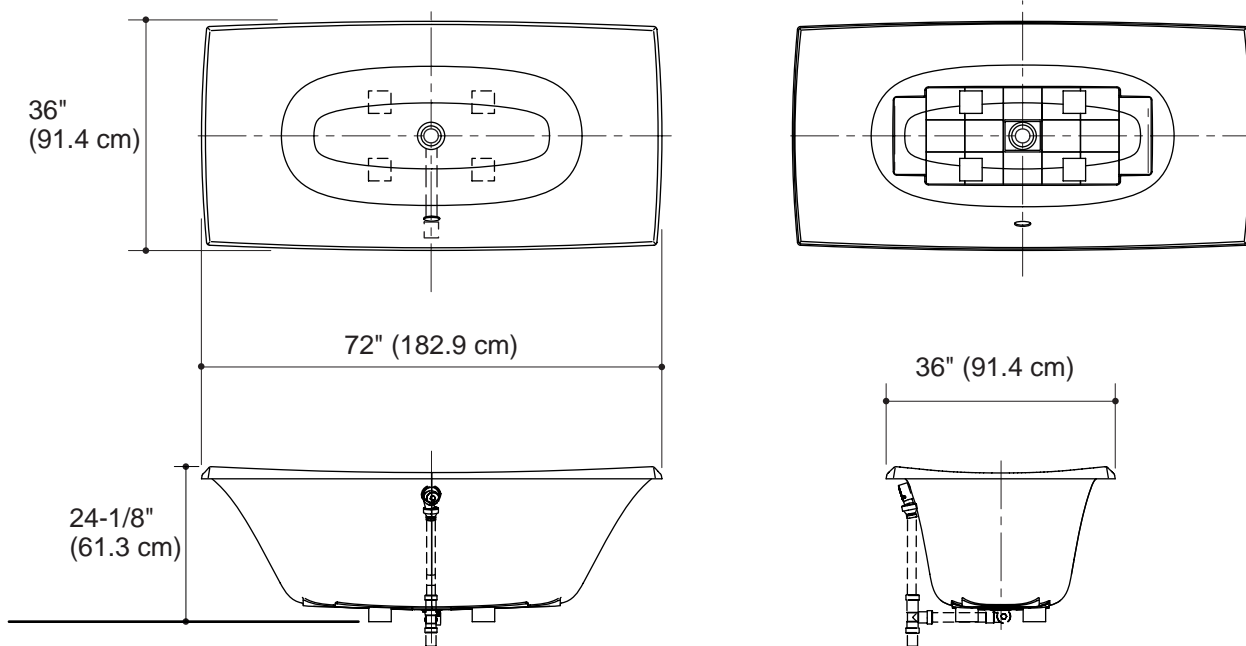

ESCALE™

Technical Information

Fixture:*	
Bathing well	
Basin area	46-3/4" (118.7 cm) x 21-5/8" (54.9 cm)
Top area	69-15/16" (177.6 cm) x 34-3/8" (87.3 cm)
Weight	68 lbs (30.8 kg)
To overflow	
Water depth	16-1/2" (41.9 cm)
Capacity	71 gal (268.8 L)
* Approximate measurements for comparison only.	
Included component:	
Cut-out template	1054544-7

Installation Notes

Install this product according to the installation guide.

Floor support under bath must provide for a minimum of 1800 lbs (816.5 kg).

Hot water supply should be 70% of capacity or greater. Installations will vary.

This bath is designed for drop-in installation only. It is not suited for use in a three wall alcove with an overhead shower.

No change in measurements with drain shown. (K-7214)

Product Diagram