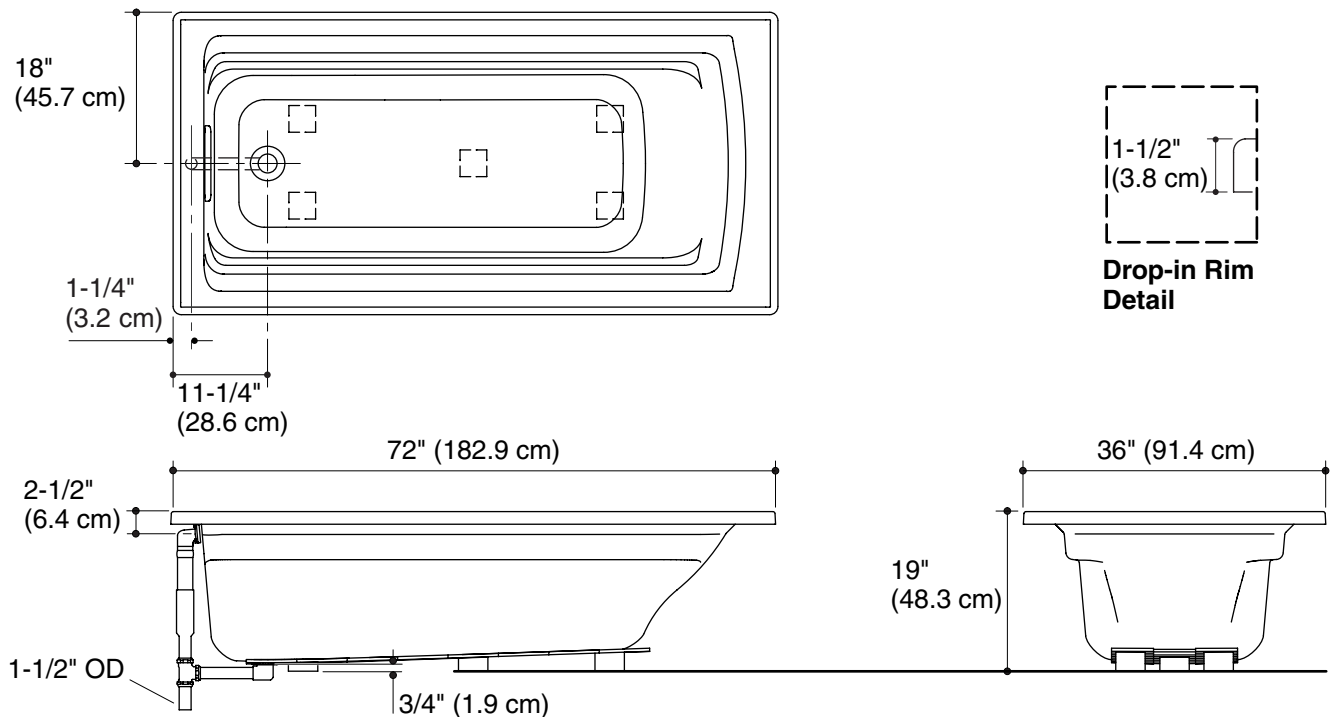

ARCHER™

Technical Information

Fixture*:	
Bathing well	
Basin area	51-3/8" (130.4 cm) x 21" (53.3 cm)
Top area	64-1/2" (163.8 cm) x 30-1/2" (77.5 cm)
Weight	70 lbs (31.7 kg)
To overflow	
Water depth	15" (38.1 cm)
Capacity	72 gal (273 L)
* Approximate measurements for comparison only.	
Drop-in cutout dimensions:	
70-1/2" (179.1 cm) x 34-1/2" (87.7 cm)	

Installation Notes

Install this product according to the installation guide.

Floor support under this product must provide for a minimum of 39 lbs/square foot (189 kg/square meter) loading.

The hot water supply should be 70% of the capacity of the bath or greater. Installations will vary.

This bath is designed for drop-in installation only. It is not suited for use in a three wall alcove with an overhead shower.

No change in measurements if connected with drain illustrated. (K-7272)

Product Diagram