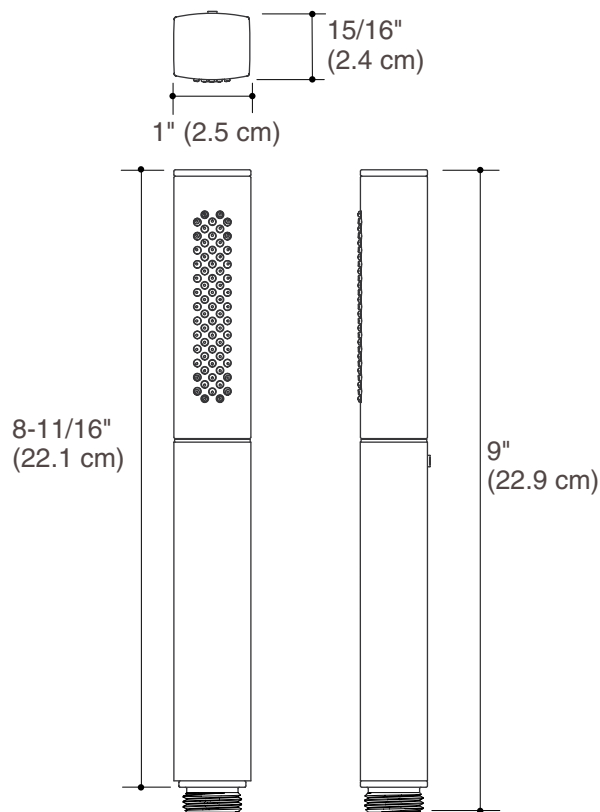

**SQUARE HANDSHOWER
K-14788**

Codes/Standards Applicable

Specified model meets or exceeds the following:

- ASME A112.18.1/CSA B125.1
- Energy Policy Act of 1992

Colors/Finishes

- CP: Polished Chrome
- Other: Refer to Price Book for additional colors/finishes

Accessories

- CP: Polished Chrome

Specified Model

Model	Description	Colors/Finishes	
K-14788	Square handshower - black handle	<input type="checkbox"/> CP	<input type="checkbox"/> Other _____
K-14788-GR	Square handshower - grey handle	<input type="checkbox"/> CP	<input type="checkbox"/> Other _____
Required Accessories			
K-8593	72" (182.9 cm) metal shower hose OR	U	<input type="checkbox"/> CP
K-9514	60" (152.4 cm) metal shower hose		<input type="checkbox"/> CP

Product Specification

Multi-function square handshower shall feature adjustable sprayface that rotates to select wide-coverage or forceful utility spray options. Handshower shall feature a MasterClean sprayface, which resists hard water buildup and is easy to clean. Handshower shall feature 2.5 gallon (9.5 L) per minute flow rate. Handshower shall contain flow regulating check valve for backflow prevention. Handshower shall be Kohler Model K-14788-_____.

NOTE: Handshower contains flow regulating check valve for backflow prevention.

Product Diagram