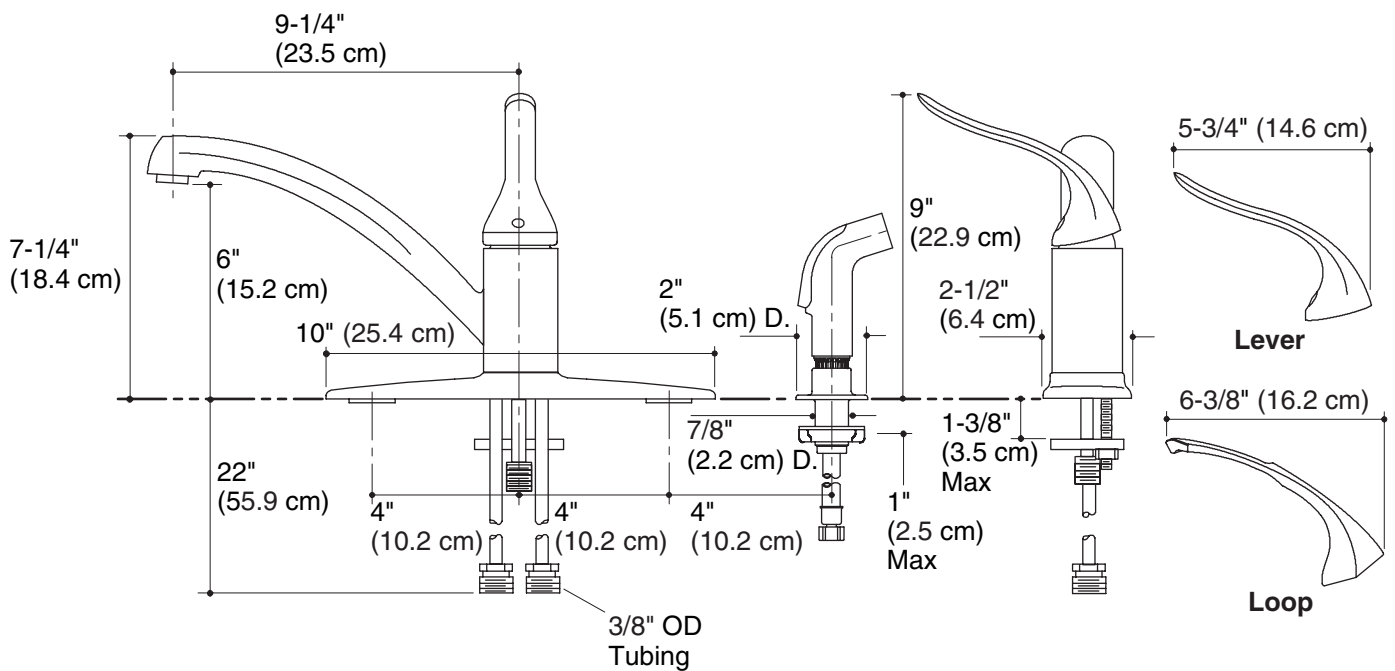

CORALAIS®

Installation Notes

Install this product according to the installation guide.

Product Diagram