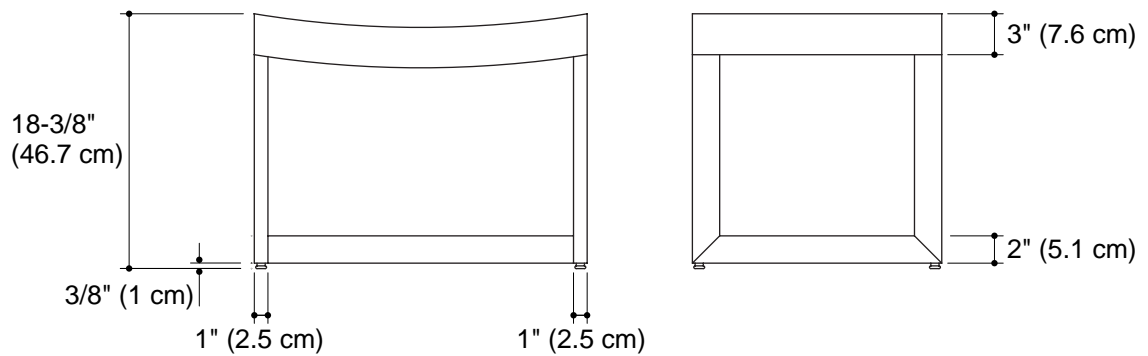

ESCALE™

Product Diagram