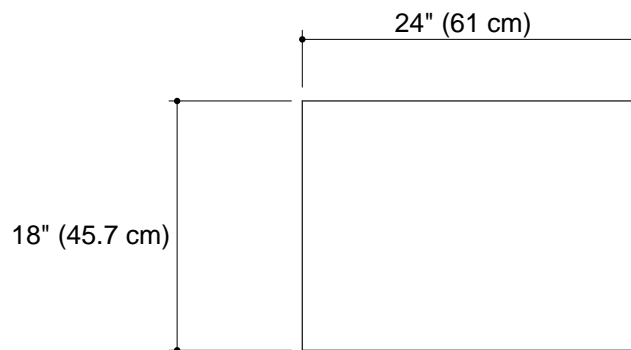

ESCALE™

Product Diagram