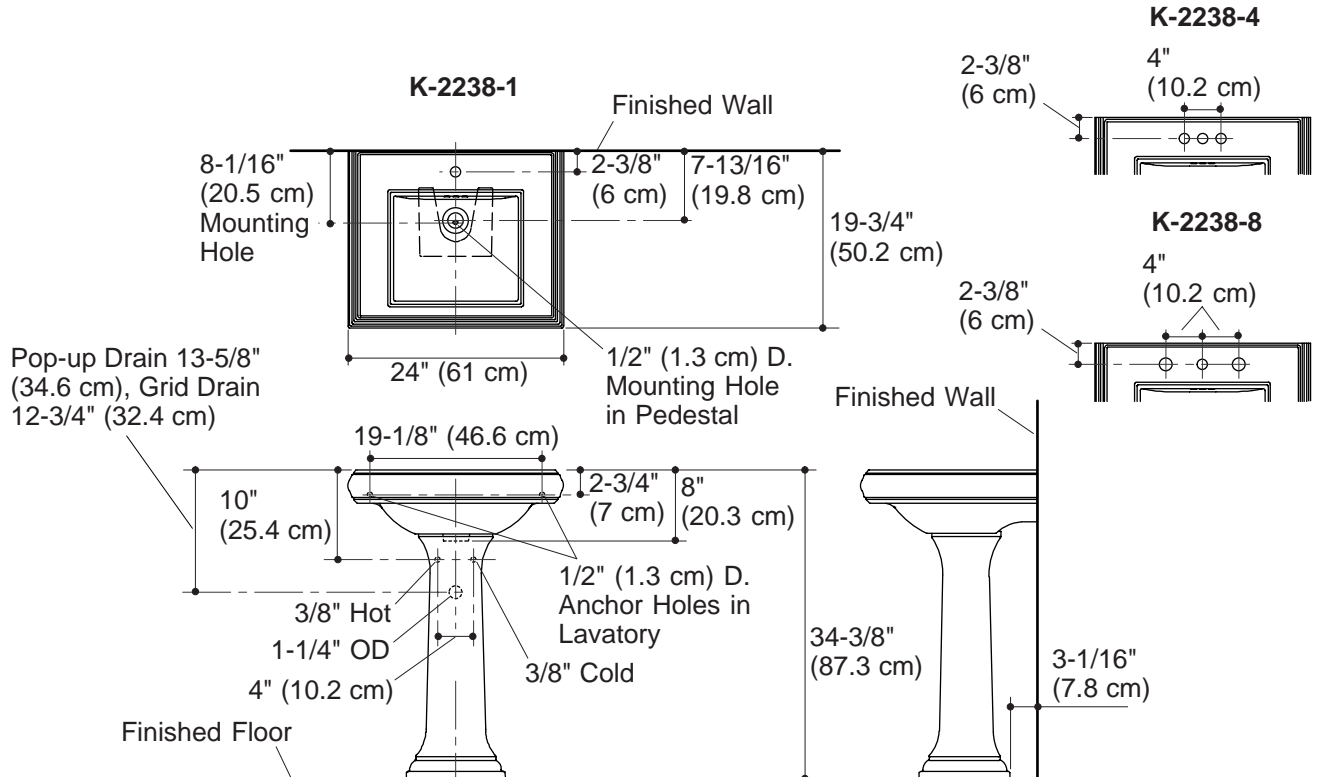

MEMOIRS®

Technical Information

Fixture*:	basin area	water depth
Lavatory	15" (38.1 cm) x 13" (33 cm)	5-1/4" (13.3 cm)
Drain hole	1-3/4" (4.4 cm) D.	
* Approximate measurements for comparison only.		

Holes	K-2238-8	K-2238-4	K-2238-1
Spout	1-3/8" (3.5 cm) D.	1-1/4" (3.2 cm) D.	1-3/8" (3.5 cm) D.
Faucet	1-3/8" (3.5 cm) D.	1-1/4" (3.2 cm) D.	

Included Components:	
Lavatory basin, 8" (20.3 cm) centers	K-2239-8
Lavatory basin, 4" (10.2 cm) centers	K-2239-4
Lavatory basin, single-hole	K-2239-1
Pedestal	K-2267
Rubber pads	63069
Accessory pack	52204

Optional Components:

Hollow wall pedestal lavatory mounting kit	1041816

Installation Notes

Install this product according to the installation guide.

Product Diagram