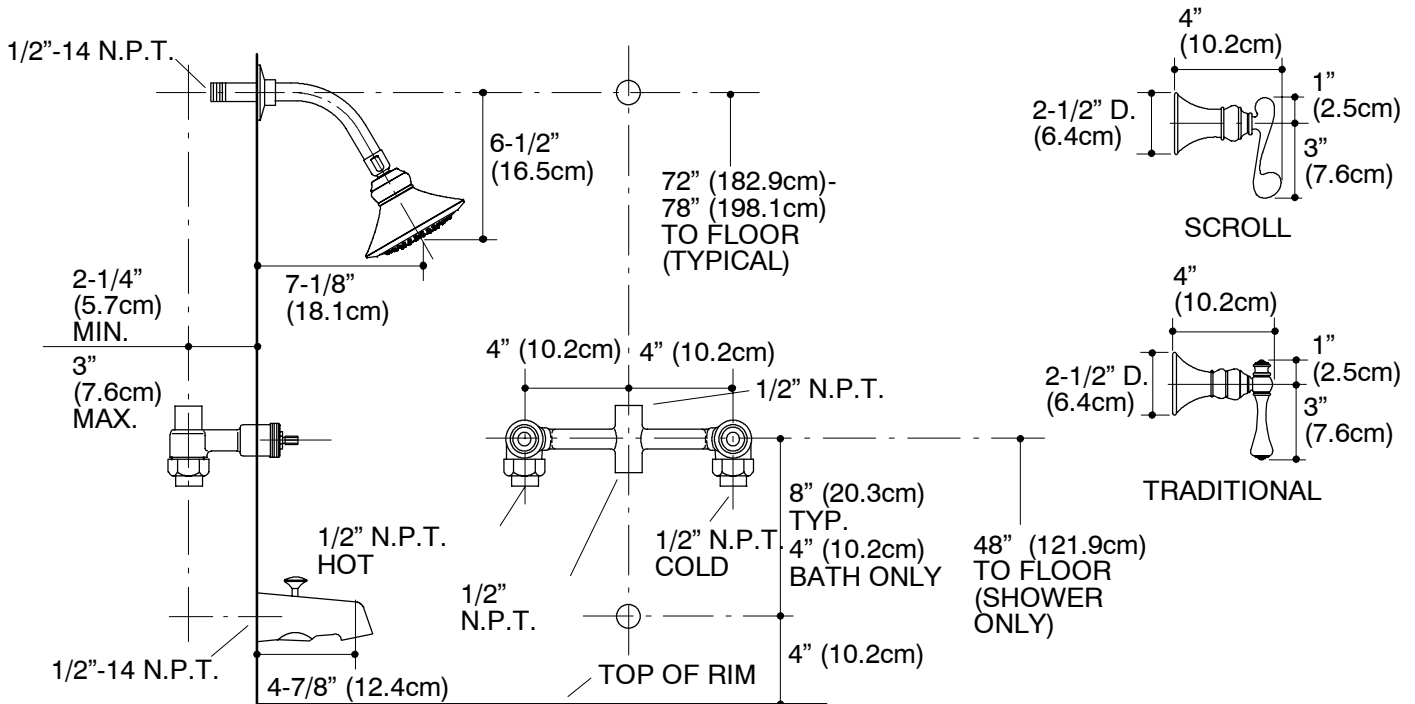

INSTALLATION NOTES

Install this product according to the installation guide.

PRODUCT DIAGRAM