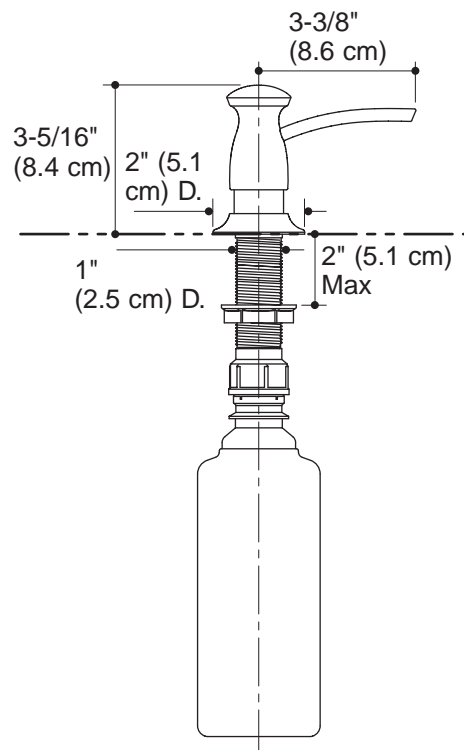

TRANSITIONAL DESIGN

Product Diagram