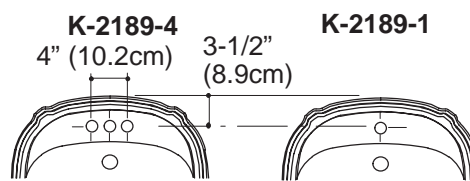

FEATURES

- 22-5/8" (57.5cm) x 18-7/8" (47.9cm)
- Vitreous china
- Self-rimming
- With overflow
- ADA compliant
- With sealant

CODES/STANDARDS APPLICABLE

Specified model meets or exceeds the following:

- ADA
- ASME/ANSI A112.19.2M
- ICC/ANSI A117.1
- IAPMO/UPC
- Canadian Standards Association (CSA)
- State of Massachusetts

PRODUCT SPECIFICATION:

The self-rimming lavatory shall be 22-5/8" (57.5cm) in length, and 18-7/8" (47.9cm) in width. Lavatory shall be made of vitreous china. Lavatory shall have overflow. Lavatory shall be ADA compliant. Lavatory shall include sealant. Lavatory shall be Kohler Model K-2189-_____ - _____.

PORTRAIT™

PRODUCT INFORMATION

ADA compliant.			
Fixture*:		basin area	water depth
Lavatory		20" (50.8cm) x 12" (30.5cm)	5" (12.7cm)
Drain hole	1-3/4" D. (4.4cm)		
* Approximate measurements for comparison only.			
Holes	K-2189-4	K-2189-8	K-2189-1
Spout	1-1/4" D. (3.2cm)	1-3/8" D. (3.5cm)	1-3/8" D. (3.5cm)
Faucet	1-1/4" D. (3.2cm)	1-3/8" D. (3.5cm)	
Included Components:			
Adhesive sealant			63034
Cutout template			1004223-7

(T) Pop-up drain 14-7/16" (36.7cm).

(S) 14" (35.6cm) (Based on 12" (30.5cm) riser which may require cutting).

PRODUCT DIAGRAM