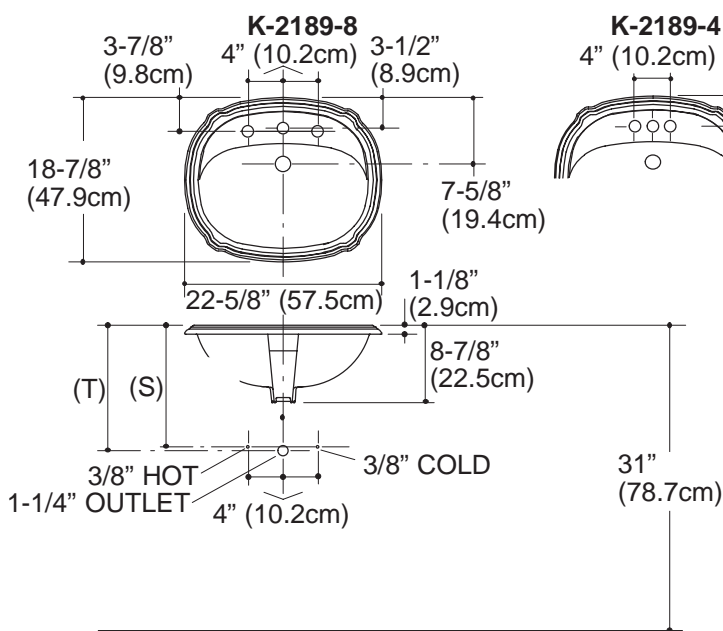

PRODUCT SPECIFICATION:

The self-rimming lavatory shall be 22-5/8" (57.5cm) in length, and 18-7/8" (47.9cm) in width. Lavatory shall be made of vitreous china. Lavatory shall have overflow. Lavatory shall be ADA compliant. Lavatory shall include sealant. Lavatory shall be Kohler Model K-2189-_____ - _____.

PORTRAIT™

PRODUCT INFORMATION

ADA compliant.			
Fixture*:		basin area	water depth
Lavatory		20" (50.8cm) x 12" (30.5cm)	5" (12.7cm)
Drain hole	1-3/4" D. (4.4cm)		
* Approximate measurements for comparison only.			
Holes	K-2189-4	K-2189-8	K-2189-1
Spout	1-1/4" D. (3.2cm)	1-3/8" D. (3.5cm)	1-3/8" D. (3.5cm)
Faucet	1-1/4" D. (3.2cm)	1-3/8" D. (3.5cm)	
Included Components:			
Adhesive sealant			63034
Cutout template			1004223-7

INSTALLATION NOTES

Install this product according to the installation guide.

Fixture dimensions are nominal and conform to tolerances in ASME Standard A112.19.2M.

NOTICE: Countertop manufacturer or cutter **must** use the cut-out template provided with the product, or a current one provided by Kohler Co. (call 1-800-43-FOCUS). Kohler Co. is not responsible for cut-out errors when the incorrect cut-out template is used.

(T) Pop-up drain 14-7/16" (36.7cm).

(S) 14" (35.6cm) (Based on 12" (30.5cm) riser which may require cutting).

PRODUCT DIAGRAM