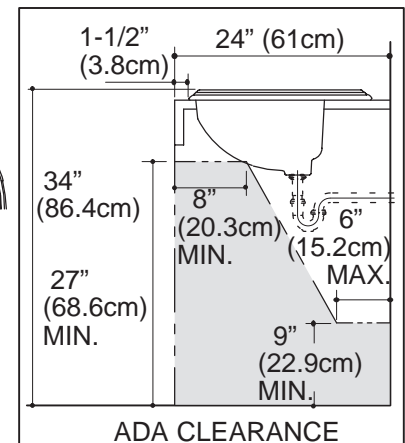

PRODUCT SPECIFICATION:

The self-rimming lavatory shall be 22-5/8" (57.5cm) in length, and 18-7/8" (47.9cm) in width. Lavatory shall be made of vitreous china. Lavatory shall have overflow. Lavatory shall be ADA compliant. Lavatory shall include sealant. Lavatory shall be Kohler Model K-2189-_____ - _____.

PORTRAIT™

PRODUCT INFORMATION

ADA compliant.			
Fixture*:		basin area	water depth
Lavatory		20" (50.8cm) x 12" (30.5cm)	5" (12.7cm)
Drain hole	1-3/4" D. (4.4cm)		
* Approximate measurements for comparison only.			
Holes	K-2189-4	K-2189-8	K-2189-1
Spout	1-1/4" D. (3.2cm)	1-3/8" D. (3.5cm)	1-3/8" D. (3.5cm)
Faucet	1-1/4" D. (3.2cm)	1-3/8" D. (3.5cm)	
Included Components:			
Adhesive sealant			63034
Cutout template			1004223-7

INSTALLATION NOTES

Install this product according to the installation guide.

Fixture dimensions are nominal and conform to tolerances in ASME Standard A112.19.2M.

NOTICE: Countertop manufacturer or cutter **must** use the cut-out template provided with the product, or a current one provided by Kohler Co. (call 1-800-43-FOCUS). Kohler Co. is not responsible for cut-out errors when the incorrect cut-out template is used.

(T) Pop-up drain 14-7/16" (36.7cm).

(S) 14" (35.6cm) (Based on 12" (30.5cm) riser which may require cutting).

PRODUCT DIAGRAM