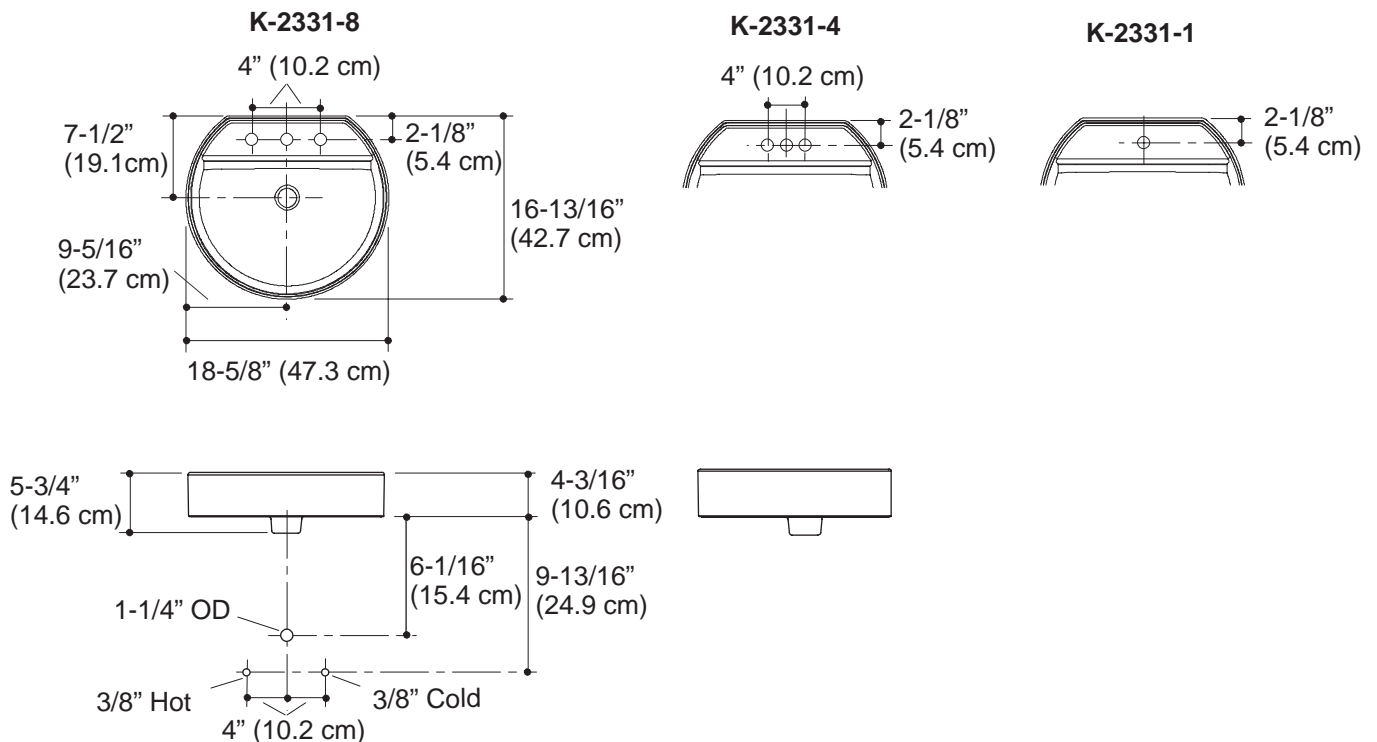

CHORD™

Technical Information

Fixture*:	
Lavatory	
Basin area	17-9/16" (44.6 cm) x 12-3/16" (31 cm)
Water depth	3-3/4" (9.5 cm)
Drain Hole	1-3/4" (4.4 cm) D.
* Approximate measurements for comparison only.	
Included component:	
Cut-out template	1020953-7

Installation Notes

Install this product according to the installation guide.

Product does not have an overflow.

Pop-up style drains cannot be used with this lavatory.

IMPORTANT! Product rests on a countertop. Consider height of product when designing installation.

NOTICE: The countertop manufacturer or cutter must use the cut-out template provided with the product, or a current cut-out template provided by Kohler (call 1-800-43-FOCUS). Kohler is not responsible for cutout errors when incorrect cut-out template is used.

Product Diagram