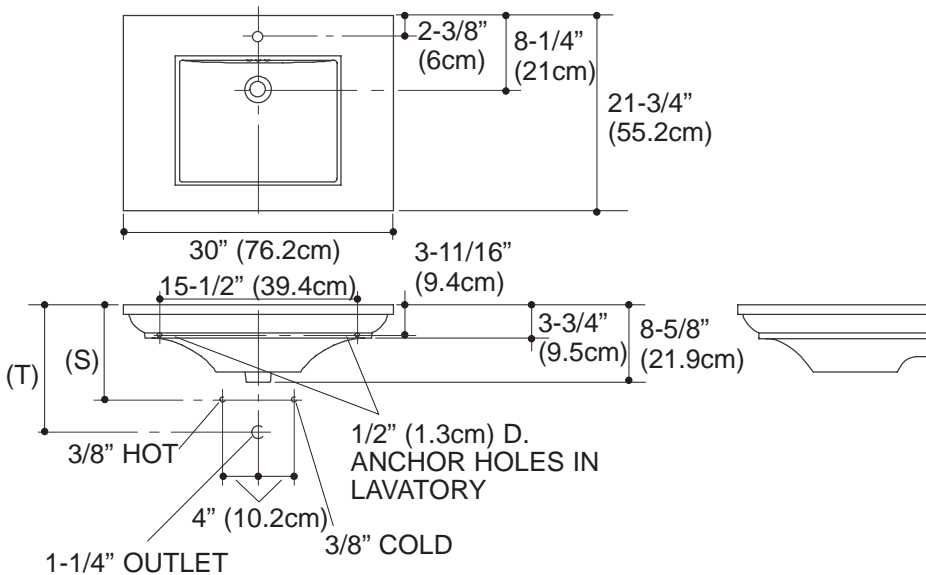

PRODUCT SPECIFICATION:

The countertop lavatory shall be 30" (76.2cm) in length and 21-3/4" (55.2cm) in width. Lavatory shall be made of fireclay. Pedestal lavatory shall be stately design. Lavatory shall have single-hole (K-2269-1) or 8" (20.3cm) centers (K-2269-8) drilling. Lavatory shall have overflow. Lavatory shall include sealant. Lavatory shall be Kohler Model K-2269-_____-_____.

PRODUCT INFORMATION

Fixture*:		basin area	water depth
Lavatory		18" (45.7cm) x 14" (35.6cm)	5" (12.7cm)
Drain hole	1-3/4" D. (4.4cm)		
* Approximate measurements for comparison only.			

Holes	K-2269-1	K-2269-8
Spout	1-3/8" D. (3.5cm)	1-3/8" D. (3.5cm)
Faucet		1-3/8" D. (3.5cm)

Included Components:	
Adhesive sealant	63034
Lavatory accessory pack	52204
Cutout template	1003228-7

INSTALLATION NOTES

Install this product according to the installation guide.

NOTICE: Countertop manufacturer or cutter **must** use the cut-out template provided with the product, or a current one provided by Kohler Co. (call 1-800-43-FOCUS). Kohler Co. is not responsible for cut-out errors when the incorrect cut-out template is used.

(T) Pop-up drain 14-1/4" (36.2cm), grid drain 13-3/8" (34cm).		
(S) Supply (Based on 12" (30.5cm) riser which may require cutting).	K-2269-1	K-2269-8
	10" (25.4cm)	14" (35.6cm)

K-2269-1

K-2269-8
4" (10.2cm)