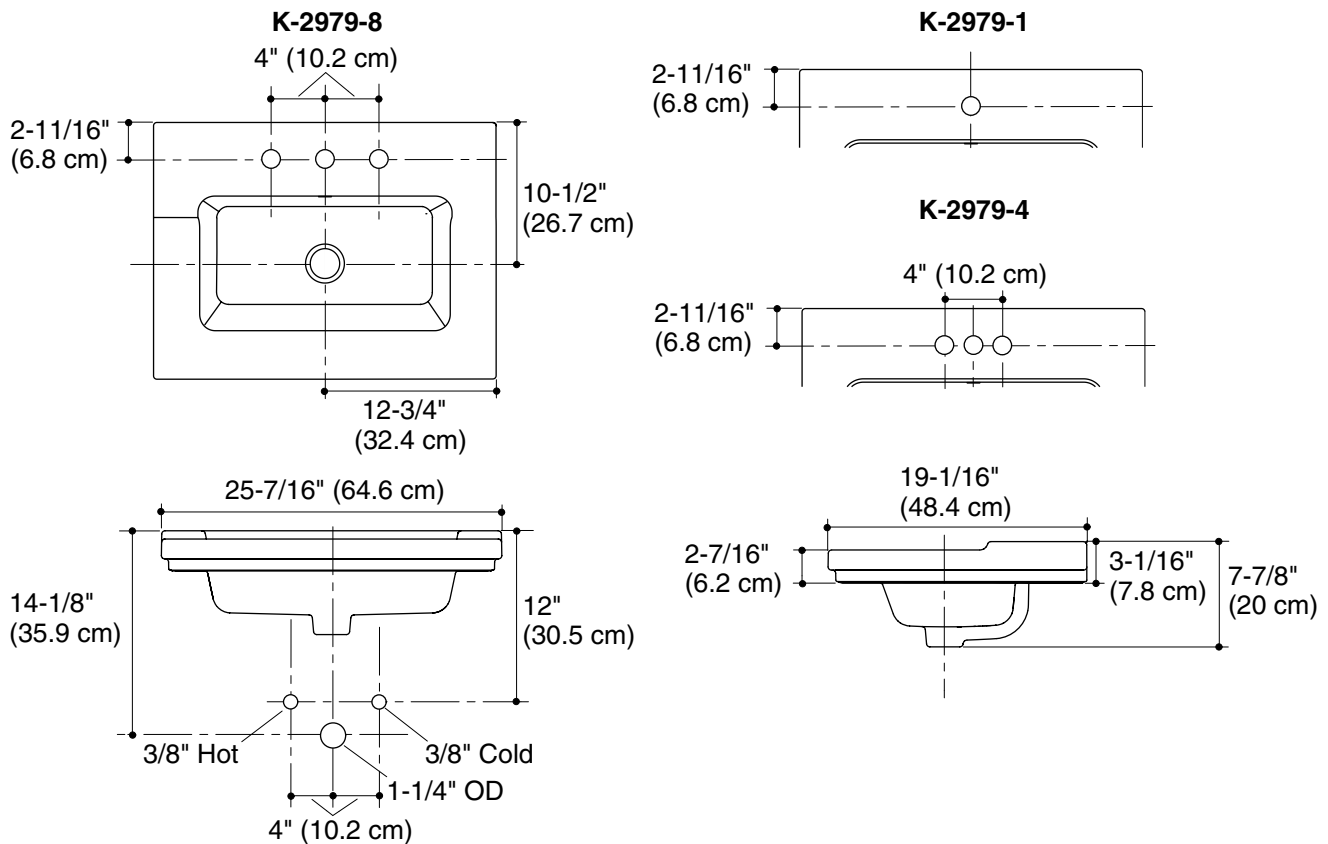

TRESHAM™

Technical Information

Fixture*:	
Basin area	19-1/16" (48.4 cm) x 10-1/2" (26.7 cm)
Water depth	5-1/4" (13.3 cm)
Drain hole	1-3/4" (4.4 cm) D.
* Approximate measurements for comparison only.	

Holes	K-2979-8	K-2979-4	K-2979-1
Spout	1-3/8" (3.5 cm) D.	1-1/4" (3.2 cm) D.	1-3/8" (3.5 cm) D.
Faucet	1-3/8" (3.5 cm) D.	1-1/4" (3.2 cm) D.	

Included components:	
Cut-out template	1162722-7

Installation Notes

Install this product according to the installation guide.

NOTICE: Countertop manufacturer or cutter **must** use the cut-out template provided with the product, or a current one provided by Kohler (call 1-800-4-KOHLER). Kohler is not responsible for cutout errors when incorrect cut-out template is used.

When installing a pop-up drain to this lavatory, it may be necessary to bend the drain linkage to allow proper reach to the faucet lift rod.

NOTE: This lavatory is also designed for installation to the K-2604 vanity or with any other 24" (61 cm) x 18" (45.7 cm) vanity.

Product Diagram