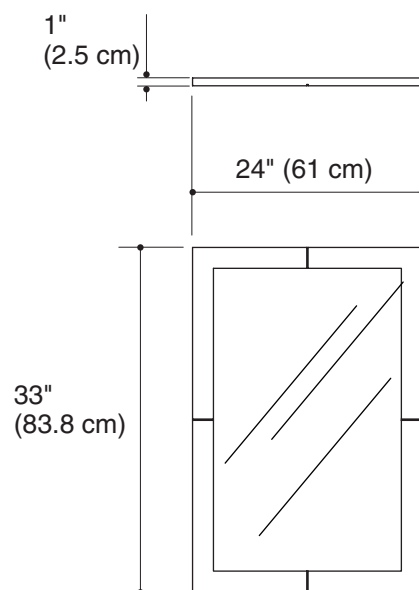

CLERMONT™

Installation Notes

Install this product according to the installation guide.

Select the type of fastener based on the wall material. A minimum 20 lb (9.07 kg) load bearing fastener is recommended.

Install the fastener to a stud to avoid possible property and product damage.

Product Diagram