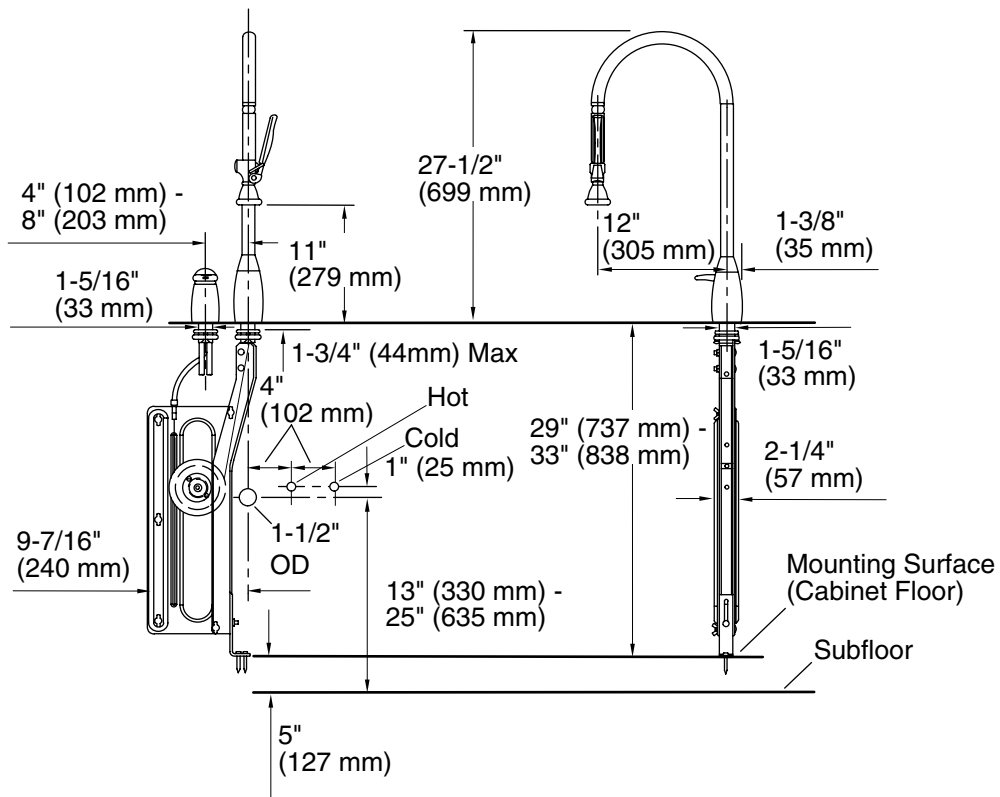

**PROFESSIONAL KITCHEN SINK
FAUCET
K-6330**

Features

- Brass construction
- Integral vacuum breaker
- Durable washerless ceramic valving
- 12" (305 mm) spout reach
- Overhead 27" (686 mm) spout rotates 140° for easy maneuverability and ample room for pots and pans
- 30" (762 mm) pullout hose
- Handspray with adjustable spray and volume control options
- ADA compliant lever handle at mixing valve for volume and temperature control
- Lower flow aerator options are available (refer to the Kohler Price Book)
- 2.2 gpm (8.3 lpm) per minute maximum flow rate

Colors/Finishes

- CP: Polished Chrome

Specified Model

Model	Description	Colors/Finishes
K-6330	Professional kitchen sink faucet	<input type="checkbox"/> CP

PRODUCT SPECIFICATION

The single-control professional kitchen faucet shall be made of brass construction. Product shall feature a 2.2 gallons (8.3 L) per minute maximum flow rate with lower flow aerator options available (refer to the Kohler Price Book). Product shall feature durable washerless ceramic valving, integral vacuum breaker, 30" (762 mm) pullout hose, and a 12" (305 mm) spout reach. Product shall feature an overhead 27" (686 mm) spout, which rotates 140° for easy maneuverability and ample room for pots and pans. Product shall feature a handspray with adjustable spray and volume control options and an ADA compliant lever handle at mixing valve for volume and temperature control. Faucet shall be Kohler Model K-6330-CP.

PROMASTER®

Installation Notes

Install this product according to the installation guide.

Valve and mounting system can be positioned to the left of the spout (as shown) or to the right.

Product Diagram