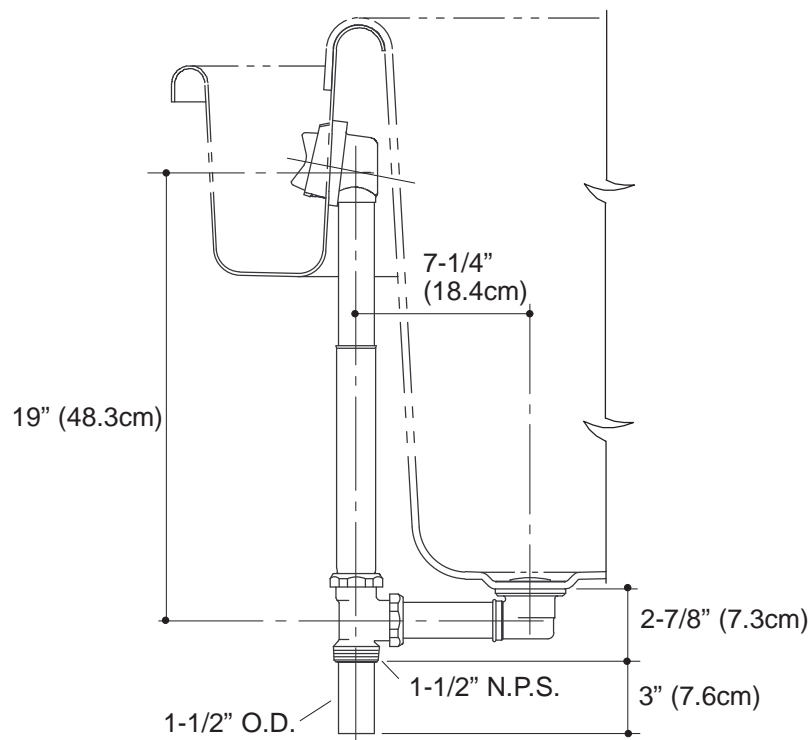

FEATURES

- 17 gauge brass construction
- For use with the sōk™
- For above- or through-the-floor installations
- Adjustable trip lever pop-up drain
- 1-1/2" O.D. connection
- Brass tailpiece

CODES/STANDARDS APPLICABLE

Specified model meets or exceeds the following:

- ASME/ANSI A112.18.1M
- CSA B125
- IAPMO/UPC

COLORS/FINISHES

- G Brushed Chrome

SPECIFIED MODEL:

Model	Description	
K-7193	Clearflo Pop-Up Bath Drain	<input type="checkbox"/> G

PRODUCT SPECIFICATION:

Bath drain shall be of brass construction. Product includes an adjustable trip lever pop-up drain with 1-1/2" O.D. connection, and brass tailpiece. Product is intended for use with sōk™, above- or through-the-floor installations. Drain shall be Kohler Model K-7193-_____.

CLEARFLO

18

PRODUCT DIAGRAM