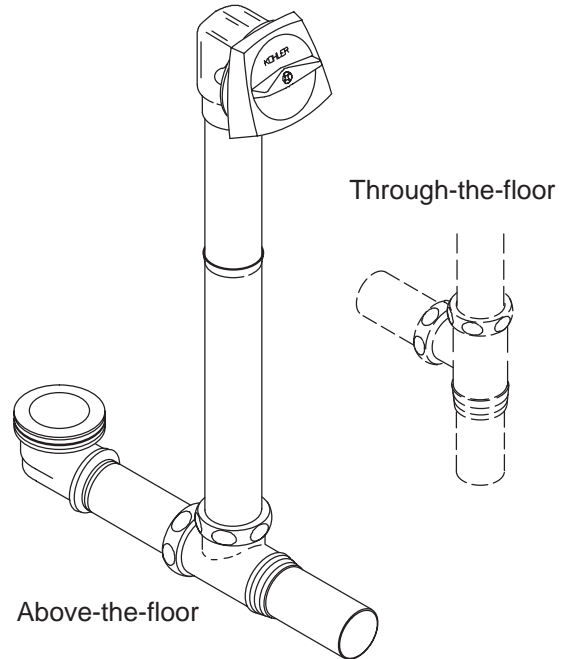

FEATURES

- 17 gauge brass construction
- For use with the sōk™
- For above- or through-the-floor installations
- Adjustable trip lever pop-up drain
- 1-1/2" O.D. connection
- Brass tailpiece

CODES/STANDARDS APPLICABLE

Specified model meets or exceeds the following:

- ASME/ANSI A112.18.1M
- CSA B125
- IAPMO/UPC

COLORS/FINISHES

- G Brushed Chrome

SPECIFIED MODEL:

Model	Description	
K-7193	Clearflo Pop-Up Bath Drain	<input type="checkbox"/> G

PRODUCT SPECIFICATION:

Bath drain shall be of brass construction. Product includes an adjustable trip lever pop-up drain with 1-1/2" O.D. connection, and brass tailpiece. Product is intended for use with sōk™, above- or through-the-floor installations. Drain shall be Kohler Model K-7193-_____.