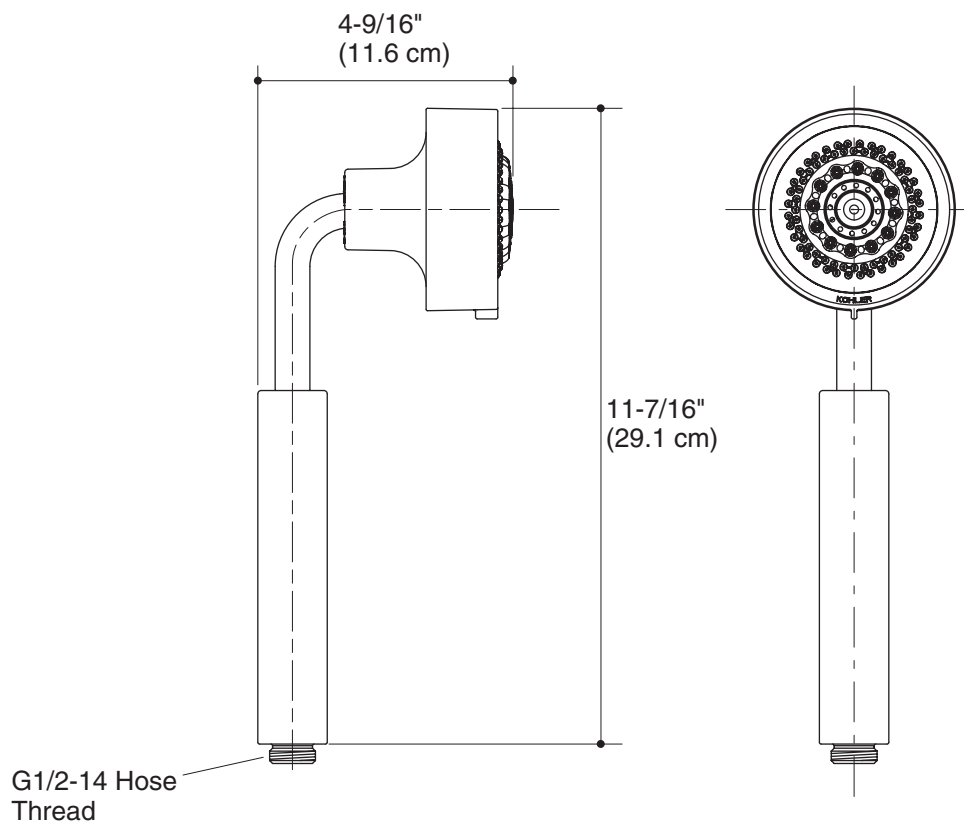

STILLNESS®

Installation Notes

Install this product according to the installation guide.

Plumbing codes require an atmospheric vacuum breaker (such as Kohler Model K-9660) be installed in-line with handshowers. Please consult with local plumbing officials.

Product Diagram