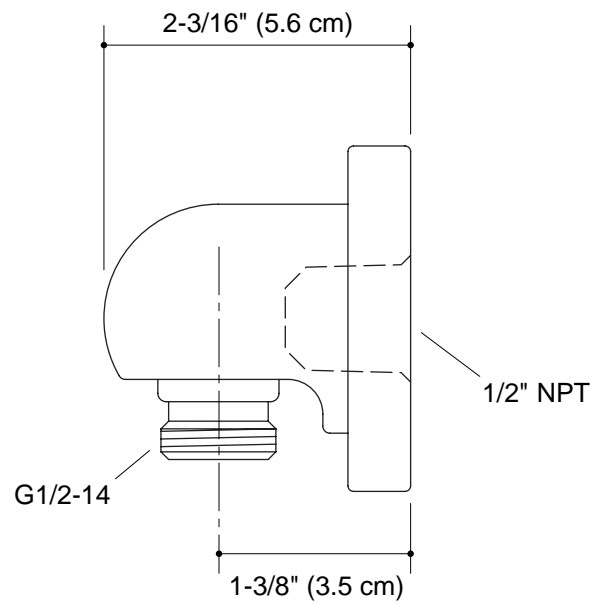

STILLNESS®

Technical Information

Applicable product:	
Wall-mount supply elbow	K-976

Installation Notes

Install this product according to the installation guide.

Product Diagram