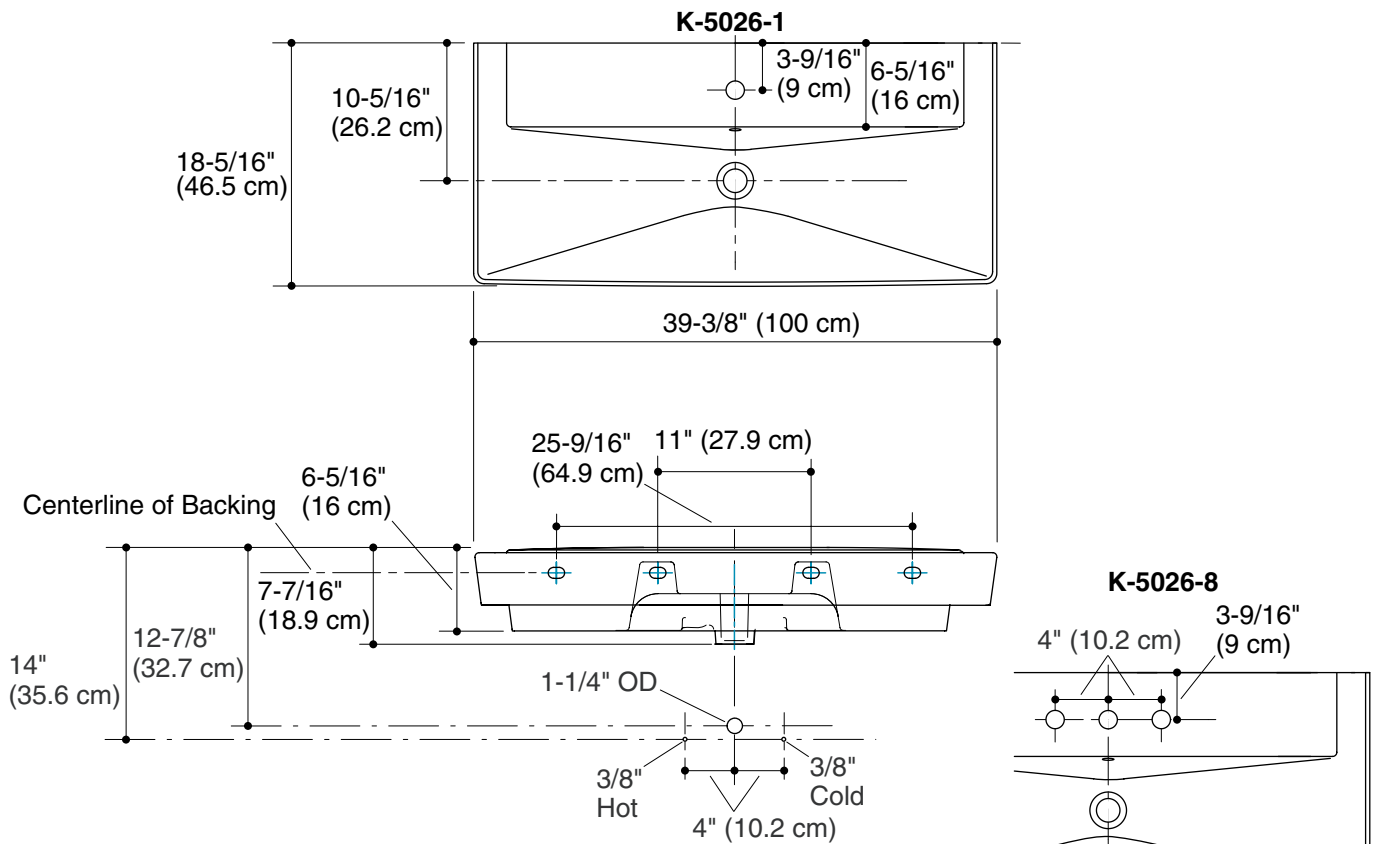

Optional Accessories

K-5031	Shroud	☐ 0	☐ Other _____
K-5032	Pedestal	☐ 0	☐ Other _____

Technical Information

Fixture*:	
Basin area	39-3/8" (100 cm) x 12" (30.5 cm)
Water depth	3" (7.6 cm)
Drain hole	1-11/16" (4.3 cm) D.
Faucet hole(s)	1-3/8" (3.5 cm) D.
*Approximate measurements for comparison only.	

Components:	
K-5148-1	K-5026-1 lavatory, K-5031 shroud
K-5148-8	K-5026-8 lavatory, K-5031 shroud
K-5149-1	K-5026-1 lavatory, K-5032 pedestal
K-5149-8	K-5026-8 lavatory, K-5032 pedestal

Installation Notes

Install this product according to the installation guide.

Product Diagram