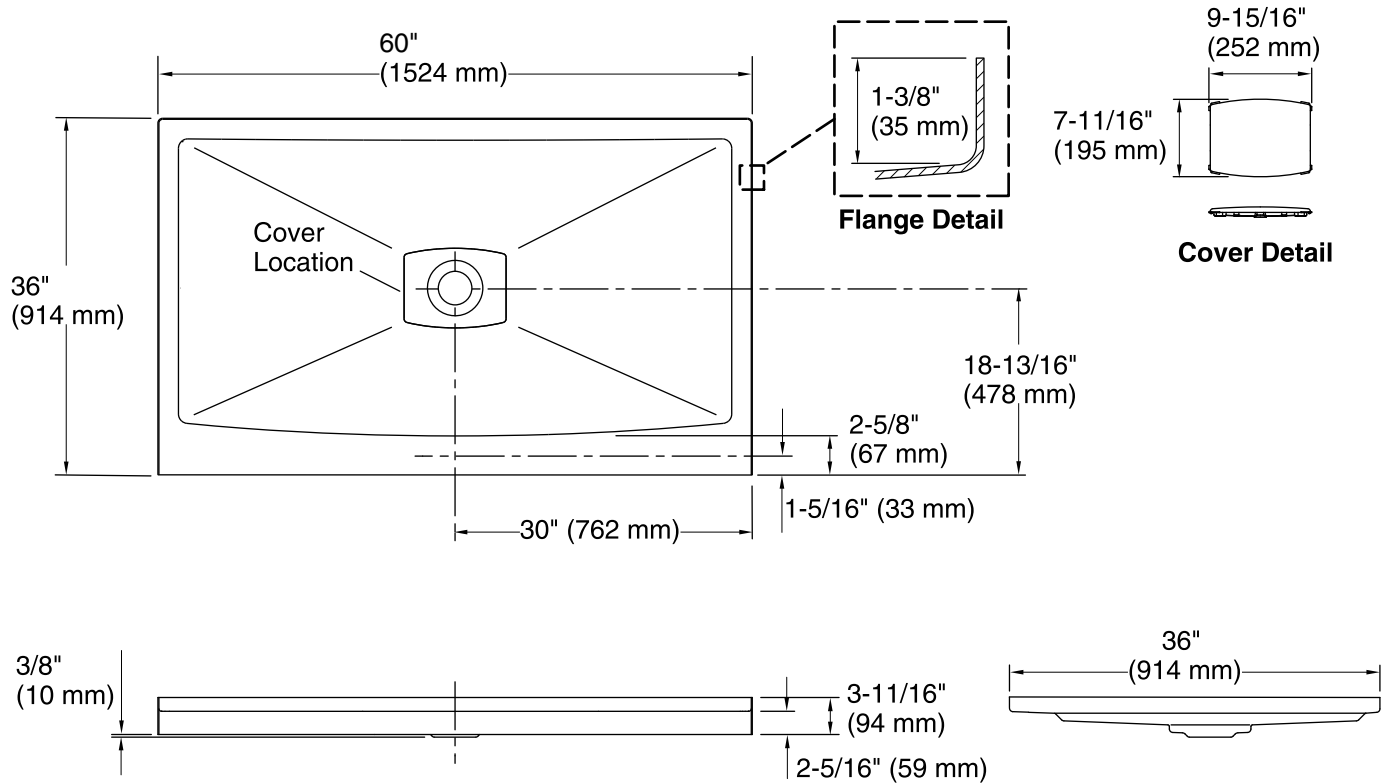

Features

- Integral flange.
- Center drain.
- Removable drain cover.
- Low threshold shower base.
- One-piece construction.
- Coordinates with other products in the Archer collection.
- Coordinates with Choreograph™ walls.

Technical Information

All product dimensions are nominal.

Installation:	3-Wall Alcove
Drain location:	Center
Drain hole diameter:	3-3/8" (86 mm)
Weight:	52 lbs (23.6 kg)
Minimum floor load:	17 lbs/ft ² (83 kg/m ²)

Notes

- Measure your actual product for rough-in details.
- Install this product according to the installation instructions.
- Shimming may be required to level the fixture.
- Shimming may be required between the stud frame and the fixture.
- Stud opening tolerance is + 1/4" (6 mm), - 0" (0 mm).