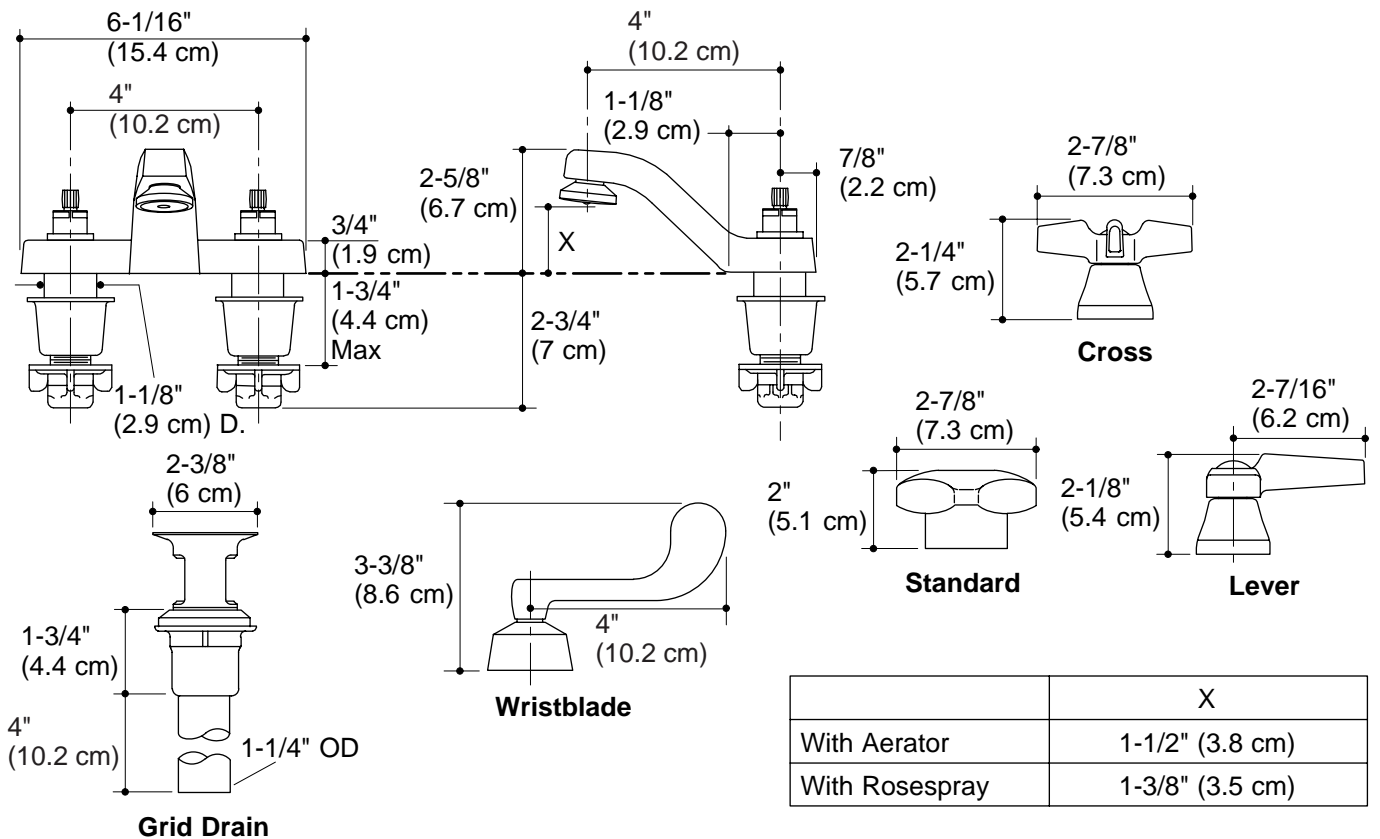

TRITON™

Technical Information

Applicable faucet:	
Lavatory base faucet with standard aerator and without handles*	K-7404-K
Lavatory base faucet with vandal-resistant aerator and without handles*	K-7404-KE
Lavatory base faucet with rosespray and without handles*	K-7404-KC
Lavatory complete faucet with standard handles and standard aerator	K-7404-2A
Lavatory complete faucet with wristblade lever handles and standard aerator	K-7404-5A
Applicable Triton™ handles:	
Standard handles	K-16010-2
Cross handles	K-16010-3
Lever handles	K-16010-4
Wristblade lever handles	K-16010-5
* Handles must be ordered to complete faucet.	
Cross and lever handles are ADA compliant. ADA	

Installation Notes

Install this product according to the installation guide.

Product Diagram