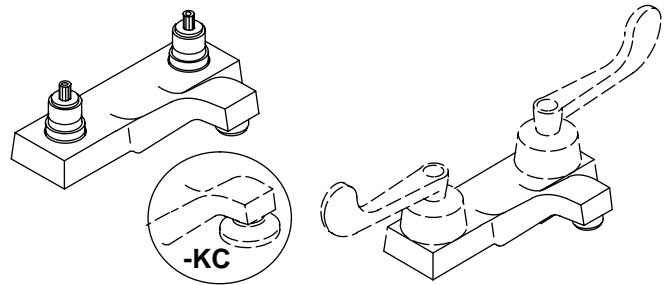

LAVATORY FAUCET **K-7404-K** ALSO K-7404

Features

- Brass construction
- Brass valve bodies
- Quarter-turn washerless ceramic disc valves
- 2.0 gallons (7.5 L) per minute
- 4" (10.2 cm) spout
- For 4" (10.2 cm) centers
- Variety of handle style options
- Available with standard or vandal-resistant Water-Guard® aerator or rosespray

Codes/Standards Applicable

Specified model meets or exceeds the following:

- ASME A112.18.1
- CSA B125
- Energy Policy Act of 1992 (EPACT)
- IAPMO/UPC
- NSF 61
- ADA

K-7404-K

K-7404

Colors/Finishes

- CP: Polished Chrome

Specified Model

Model	Description	Colors/Finishes			
K-7404-K	Triton™ lavatory faucet with standard aerator and without handles	☐ CP			
K-7404-KE	Triton™ lavatory faucet with vandal-resistant aerator and without handles	☐ CP			
K-7404-KC	Triton™ lavatory faucet with rosespray and without handles	☐ CP			
K-7404-2A	Triton™ lavatory faucet with standard handles and standard aerator	☐ CP			
K-7404-5A	Triton™ lavatory faucet with wristblade lever handles and standard aerator	☐ CP			

Required Accessories (Includes Two Handles)			ADA	ADA	ADA
K-16010-2	Triton™ standard handles	☐ CP			
K-16010-3	Triton™ cross handles		☐ CP		
K-16010-4	Triton™ lever handles			☐ CP	
K-16010-5	Triton™ wristblade lever handles				☐ CP

Product Specification

Two-handle centerset lavatory faucet shall be of brass construction. Faucet shall feature brass valve bodies. Faucet shall feature quarter-turn washerless ceramic disc valves, assuring positive handle stop positioning. Product shall be less drain and lift rod. Product shall include 4" (10.2 cm) centers and 4" (10.2 cm) spout. Optional features shall be standard or vandal-resistant Water-Guard® aerator, or rosespray. Base faucet shall be Kohler Model K-7404-_____-CP with Kohler Model K-16010-_____-CP handles **OR** complete faucet shall be Kohler Model K-7404-_____-CP.