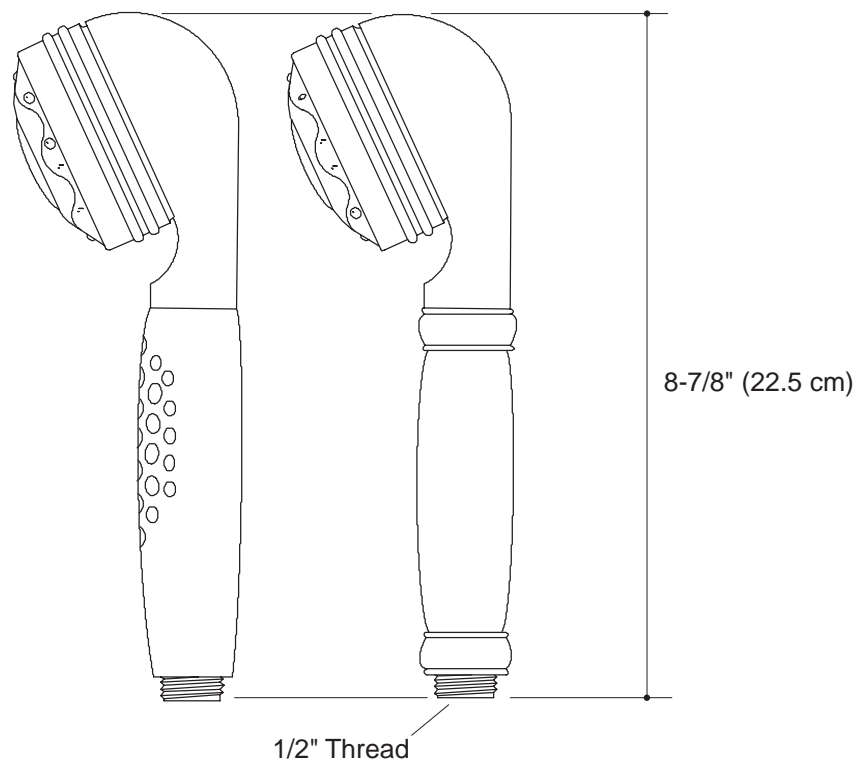

MASTERSHOWER® / REVIVAL®

Installation Notes

Install this product according to the installation guide.

Product Diagram