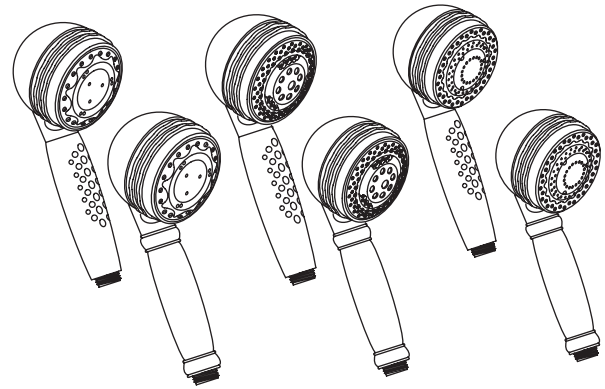

MASTERSHOWER® / REVIVAL®

**HANDSHOWERS
K-8501, K-16161**

Features

- *Invigorating, relaxing, or family (both invigorating and relaxing) spray options*
- *MasterShower™ or Revival® style*
- *2.5 gallons (9.5 L) per minute (Non-Eco models)*
- *2.0 gallons (7.5 L) per minute (Eco models)*

Codes/Standards Applicable

Specified model meets or exceeds the following:

- ASME A112.18.1
- IAPMO/UPC

Colors/Finishes

- CP: Polished Chrome
- PB: Polished Brass
- Other: Refer to Price Book for additional colors/finishes

Specified Model

Model	Description	Colors/Finishes		
K-8501	MasterShower invigorating handshower	<input type="checkbox"/> CP	<input type="checkbox"/> PB	<input type="checkbox"/> Other _____
K-8502	MasterShower relaxing handshower	<input type="checkbox"/> CP	<input type="checkbox"/> PB	<input type="checkbox"/> Other _____
K-8503	MasterShower family handshower	<input type="checkbox"/> CP	<input type="checkbox"/> PB	<input type="checkbox"/> Other _____
K-8543	MasterShower relaxing Eco handshower	<input type="checkbox"/> CP	<input type="checkbox"/> PB	<input type="checkbox"/> Other _____
K-16161	Revival invigorating handshower	<input type="checkbox"/> CP	<input type="checkbox"/> PB	<input type="checkbox"/> Other _____
K-16162	Revival relaxing handshower	<input type="checkbox"/> CP	<input type="checkbox"/> PB	<input type="checkbox"/> Other _____
K-16163	Revival family handshower	<input type="checkbox"/> CP	<input type="checkbox"/> PB	<input type="checkbox"/> Other _____
Required Accessory		Colors/Finishes		
K-9514	60" (152.4 cm) metal shower hose	<input type="checkbox"/> CP	<input type="checkbox"/> PB	

Product Specification

Handshower shall have either invigorating, relaxing, or family sprays options, and requires a shower hose. Handshower shall be MasterShower or Revival style. Non-Eco models shall have a flow rate of 2.5 gallons (9.5 L) per minute. Eco models shall have a flow rate of 2.0 gallons (7.5 L) per minute. Handshower shall be Kohler Model K-_____-_____.