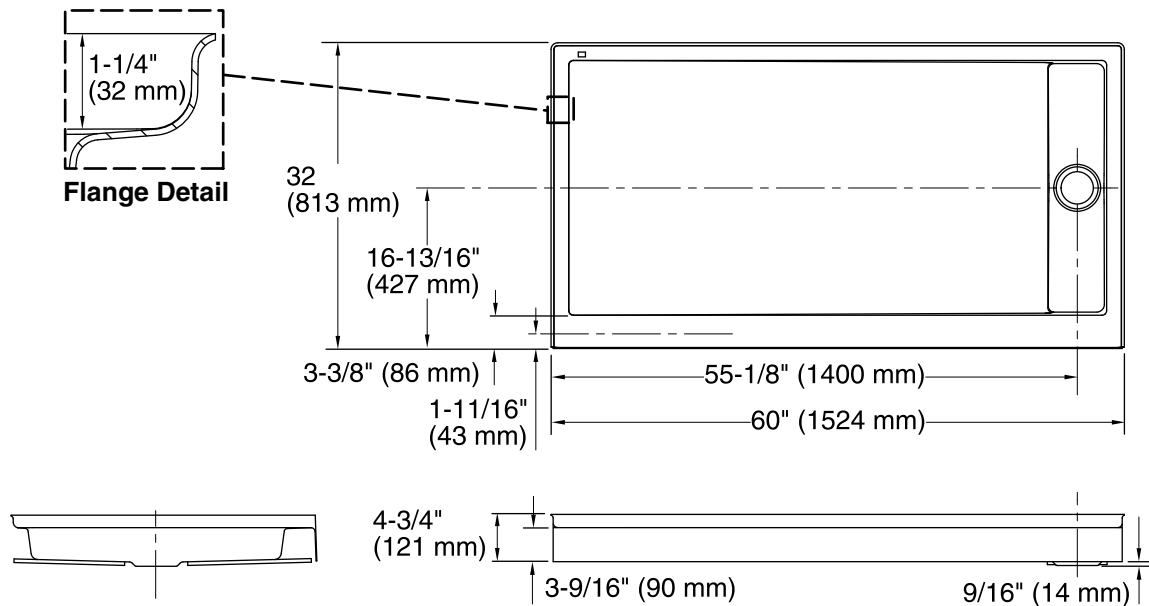

## Technical Information

All product dimensions are nominal.

Installation: 3-Wall Alcove  
 Drain location: Right  
 Drain hole diameter: 3-3/8" (86 mm)  
 Weight: 65 lbs (29.5 kg)  
 Minimum floor load: 20 lbs/ft<sup>2</sup> (97.6 kg/m<sup>2</sup>)