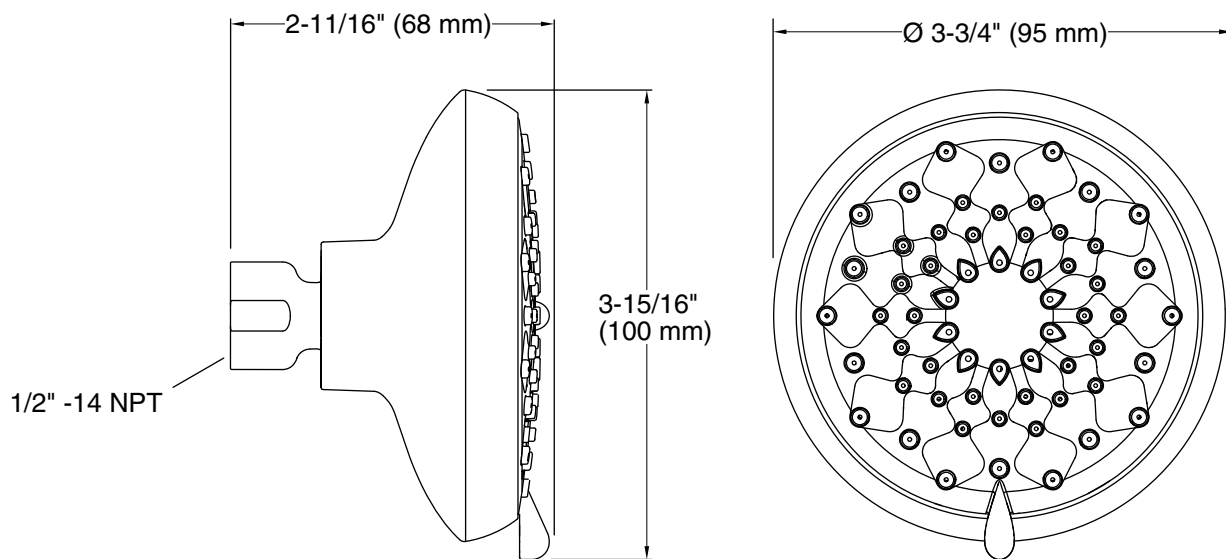

AWAKEN™ B90

Installation Notes

Install this product according to the installation guide.

Product Diagram