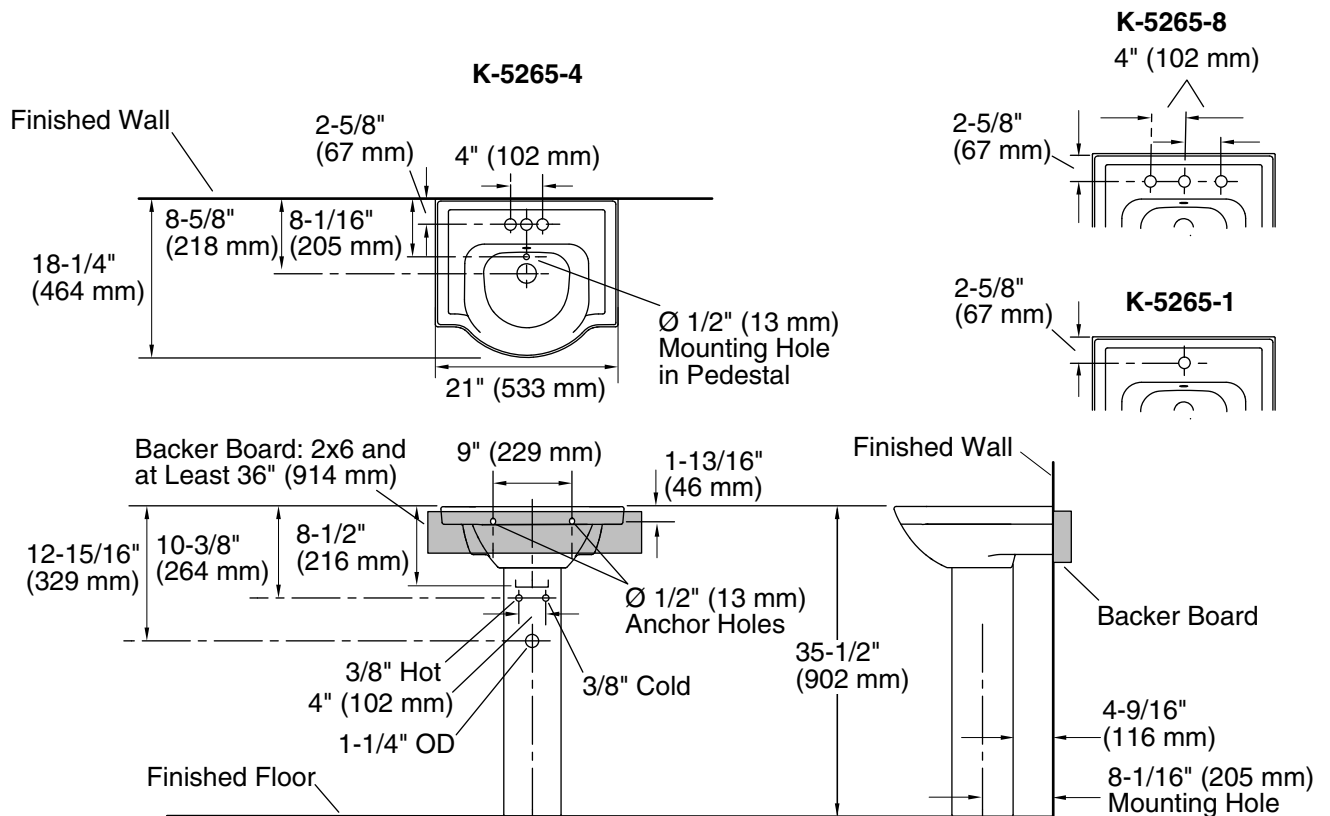

Technical Information

Fixture*	
Basin area	13-3/4" (349 mm) x 12-5/8" (321 mm)
Water depth	4" (102 mm)
Drain hole	Ø 1-3/4" (44 mm)
* Approximate measurements for comparison only.	

Holes	K-5265-8	K-5265-4	K-5265-1
Spout	Ø 1-3/8" (35 mm)	Ø 1-1/4" (32 mm)	Ø 1-3/8" (35 mm)
Faucet	Ø 1-3/8" (35 mm)	Ø 1-1/4" (32 mm)	

Included components:	
Bathroom sink, 8" (203 mm) centers	K-5247-8
Bathroom sink, 4" (102 mm) centers	K-5247-4
Bathroom sink, single-hole	K-5247-1
Pedestal	K-5246
Accessory pack	1047155
Rubber pads	63069

Optional component:	
Hollow wall pedestal bathroom sink mounting kit	1041816

Installation Notes

Install this product according to the installation guide.

Product Diagram